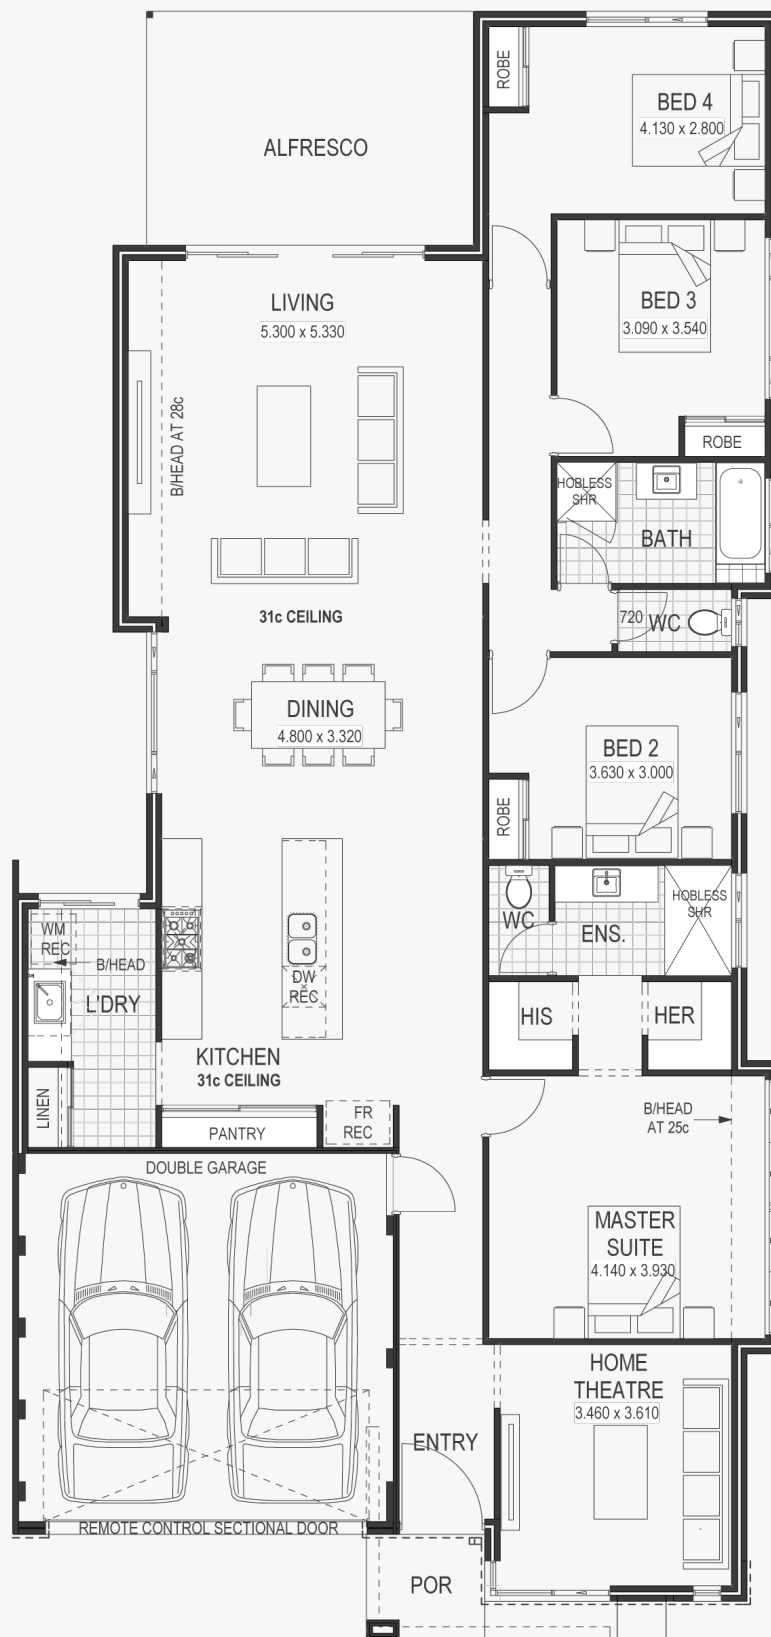

MILAN – Contemporary

DISPLAY Floorplan

House area	190.65m ²
Total area	246.34m ²
House depth	11.48m
House width	24.49m

MILAN – Contemporary

All-rounder Floorplan

House area	187.54m ²
Total area	239.73m ²
House depth	10.98m
House width	23.79m

MILAN – Contemporary

Entertainer Floorplan

House area	187.69m ²
Total area	239.88m ²
House depth	10.98m
House width	23.79m

MILAN – Contemporary

Hide Out Floorplan

House area	187.69m ²
Total area	239.88m ²
House depth	24.51m
House width	11.48m