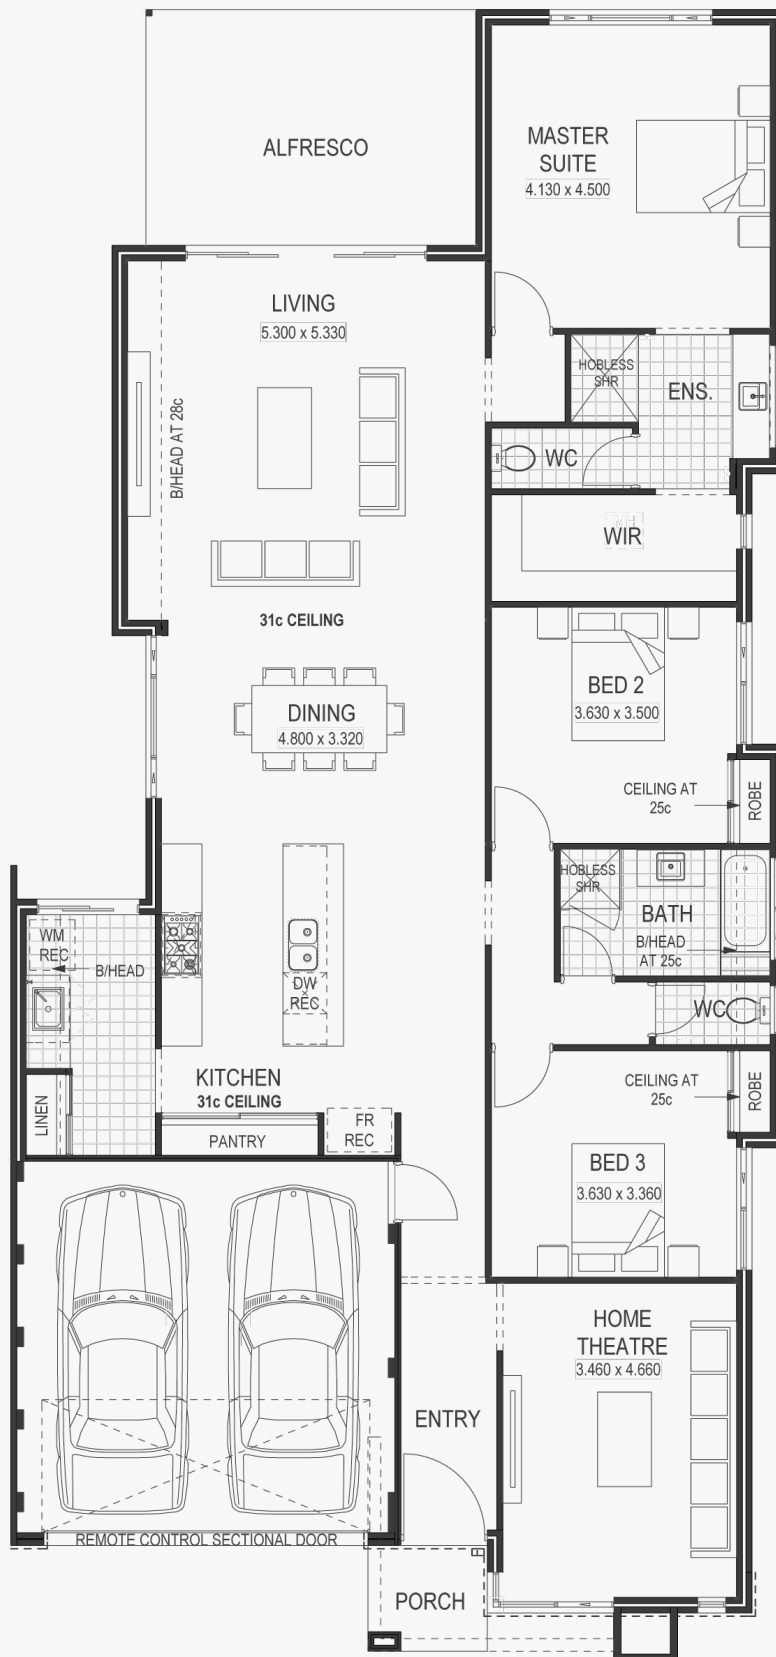

MILAN – Contemporary

DISPLAY Floorplan

House area	190.65m ²
Total area	246.34m ²
House depth	11.48m
House width	24.49m

MILAN – Contemporary

All-rounder Floorplan

House area	187.54m ²
Total area	239.73m ²
House depth	10.98m
House width	23.79m

MILAN – Contemporary

Entertainer Floorplan

House area	187.69m ²
Total area	239.88m ²
House depth	10.98m
House width	23.79m

MILAN – Contemporary

Hide Out Floorplan

House area	187.69m ²
Total area	239.88m ²
House depth	24.51m
House width	11.48m