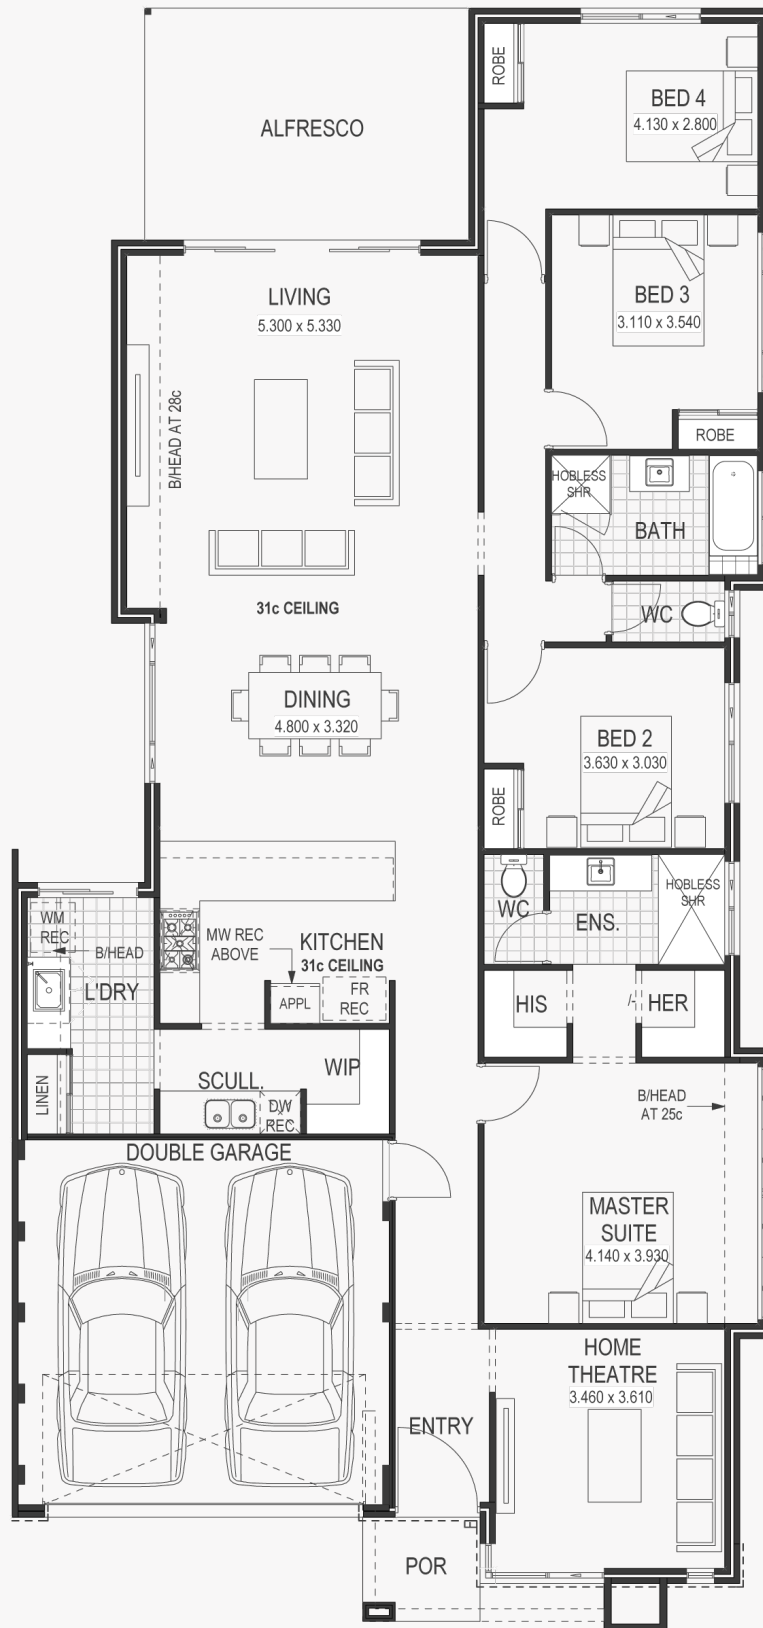

MILAN – Contemporary

DISPLAY Floorplan

House area	190.65m ²
Total area	246.34m ²
House depth	11.48m
House width	24.49m

MILAN – Contemporary

All-rounder Floorplan

House area	187.54m ²
Total area	239.73m ²
House depth	10.98m
House width	23.79m

MILAN – Contemporary

Entertainer Floorplan

House area	187.69m ²
Total area	239.88m ²
House depth	10.98m
House width	23.79m

MILAN – Contemporary

Hide Out Floorplan

House area	187.69m ²
Total area	239.88m ²
House depth	24.51m
House width	11.48m