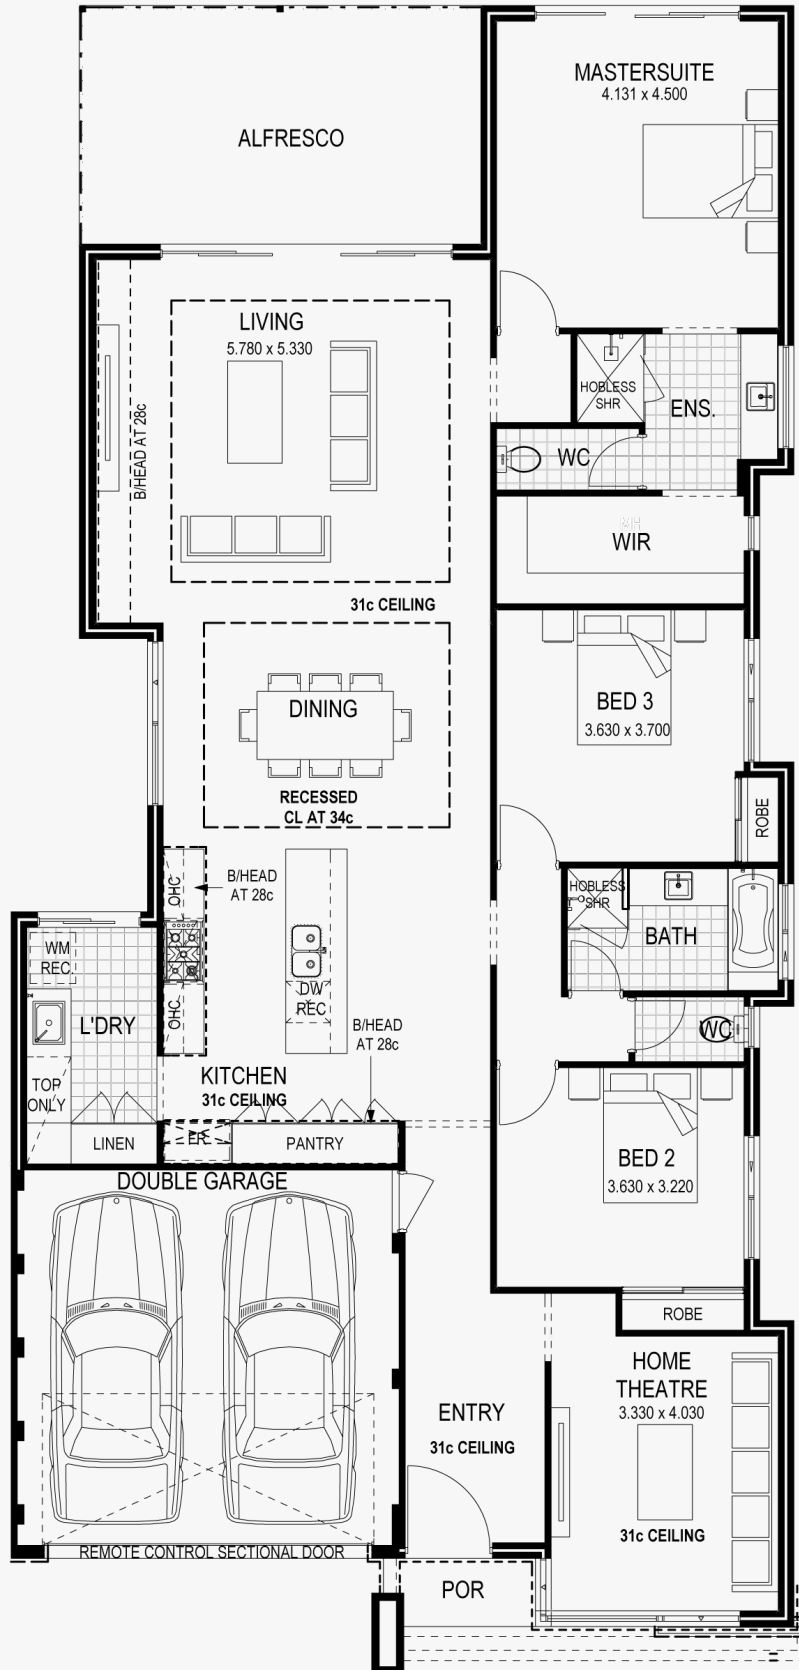

MILAN – Contemporary

DISPLAY Floorplan

House area	190.65m ²
Total area	246.34m ²
House depth	11.48m
House width	24.49m

MILAN – Contemporary

All-rounder Floorplan

House area	187.54m ²
Total area	239.73m ²
House depth	10.98m
House width	23.79m

MILAN – Contemporary

Entertainer Floorplan

House area	187.69m ²
Total area	239.88m ²
House depth	10.98m
House width	23.79m

MILAN – Contemporary

Hide Out Floorplan

House area	187.69m ²
Total area	239.88m ²
House depth	24.51m
House width	11.48m