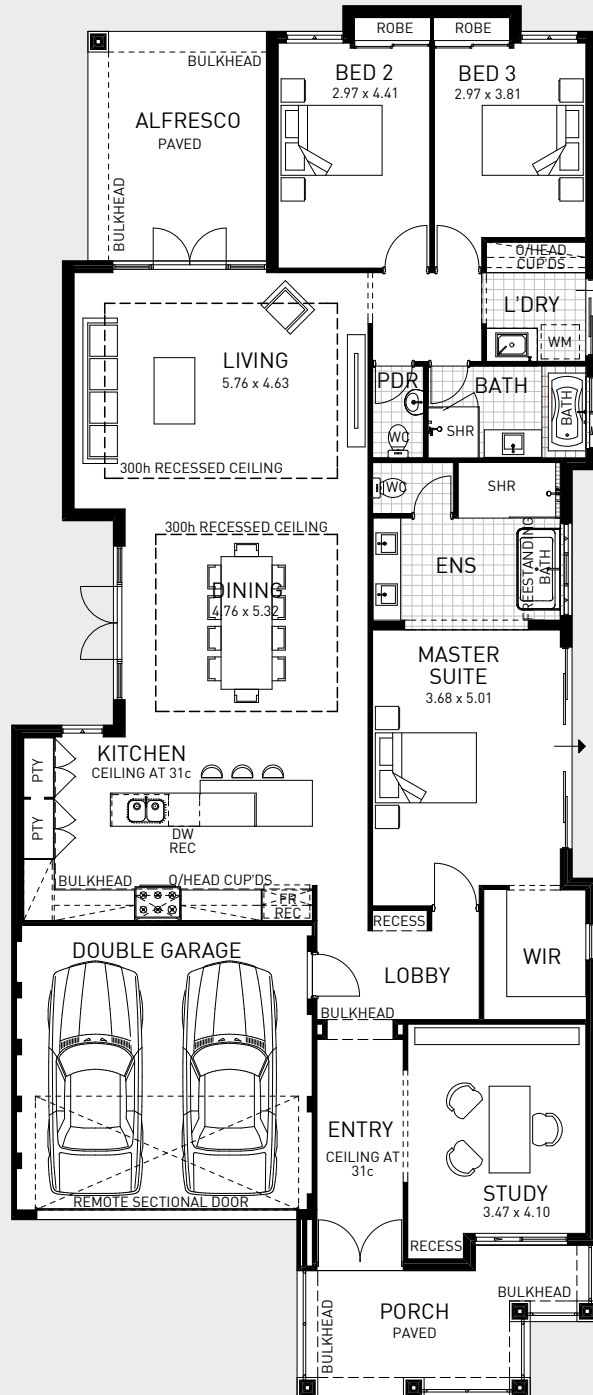

The Vermont

ON DISPLAY AT:

Vetter Rd, Clarkson

Display Home Opening Times

Monday and Wednesday 2-5pm

Saturday, Sunday and Public Hols. 1-5pm

GROUND FLOOR

House area	200.40m ²
Total area	264.03m ²
House depth	27.29m
House width	11.48m