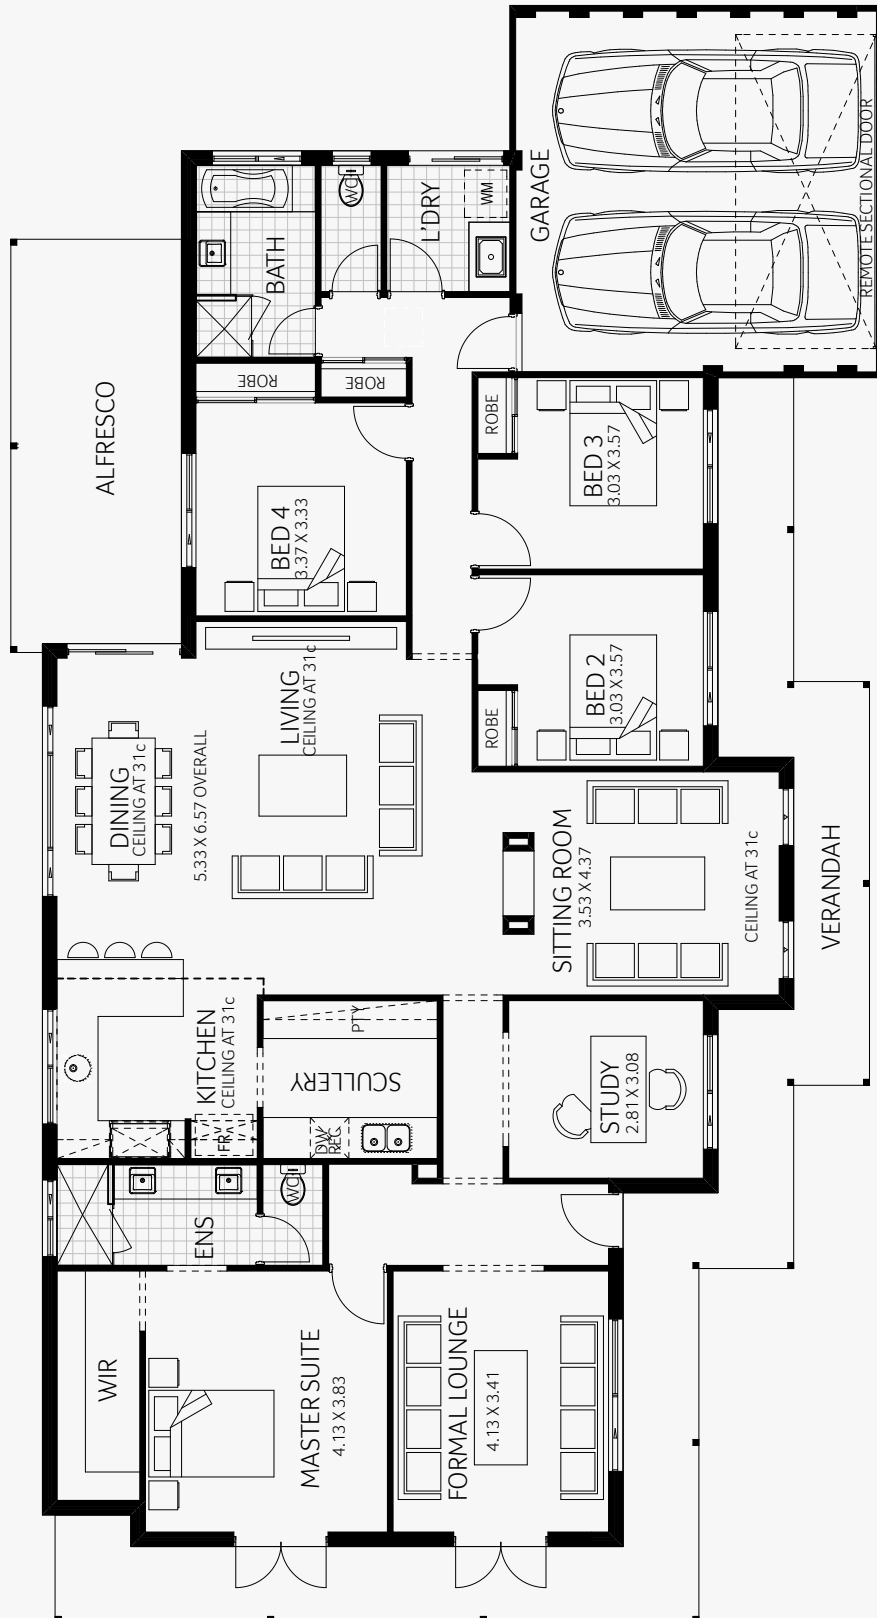

Leeuwin

Display Floorplan

| | |
|-------------|----------------------|
| House area | 203.47m ² |
| Total area | 295.20m ² |
| House depth | 13.89m |
| House width | 25.59m |