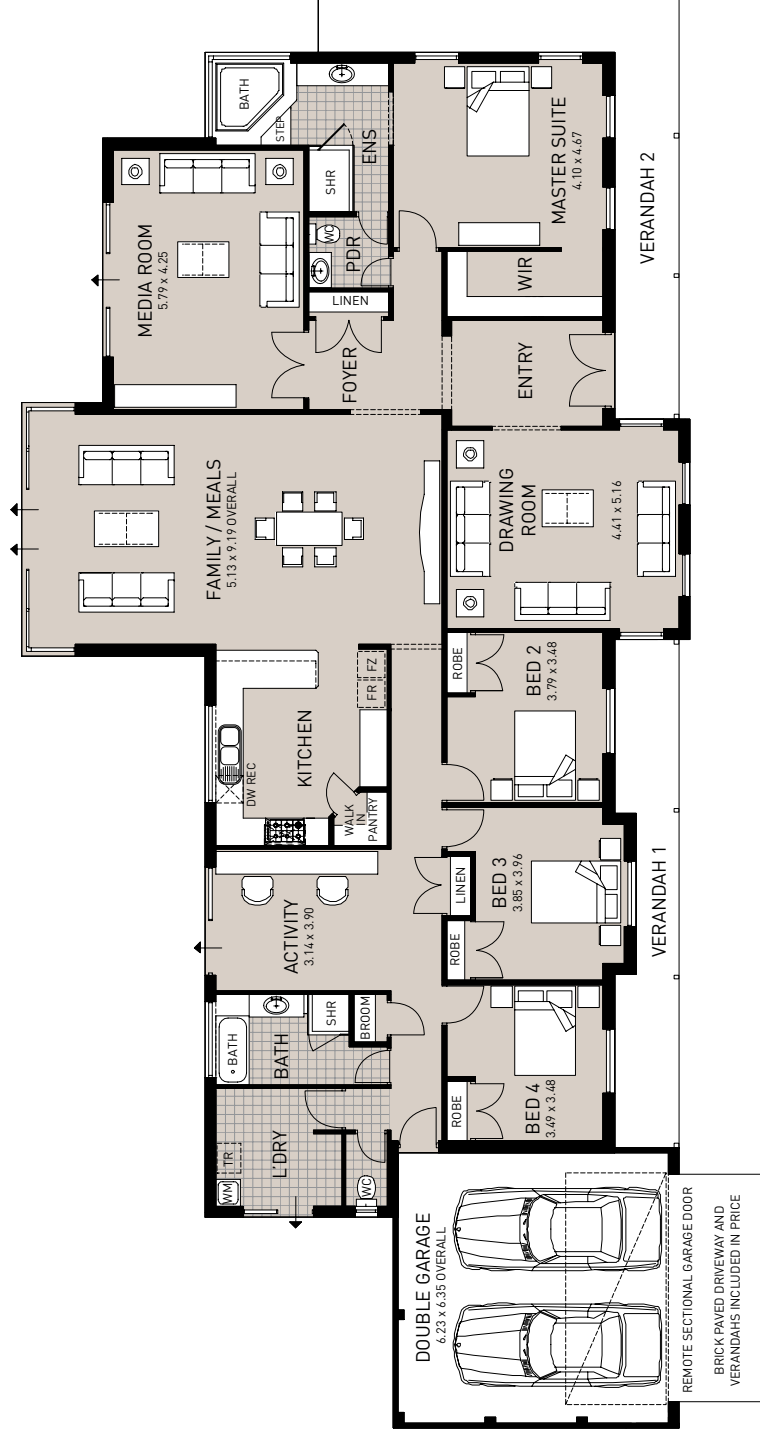

# THE YORK

House area	275.48m <sup>2</sup>
Total area	352.22m <sup>2</sup>
House depth	14.87m
House width	32.02m

<b>Metro</b> Ph: (08) 9366 0100
<b>South West</b> Ph: (08) 9780 9333
<b>Geraldton</b> Ph: (08) 9921 8835
<b>Display Centre Opening Times</b> Monday and Wednesday 2-5pm Saturday, Sunday and Public Holidays 1-5pm