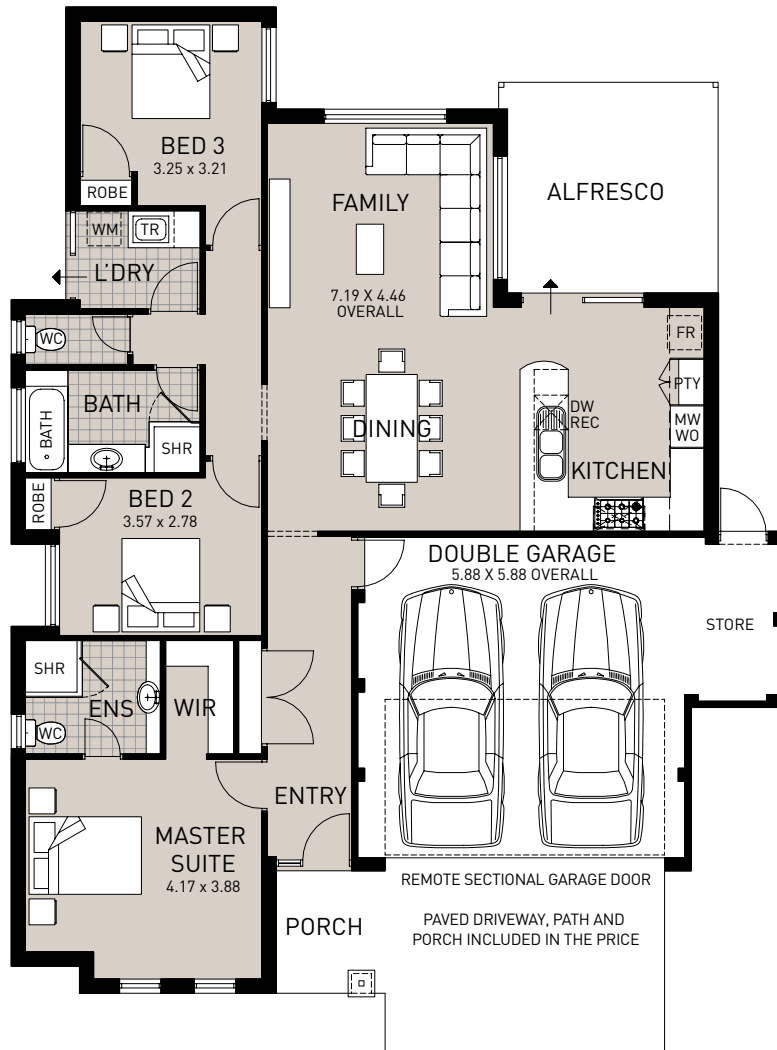

THE WEMBLEY

House area	130.12m ²
Total area	187.38m ²
House depth	17.39m
House width	13.67m

Metro Ph: (08) 9366 0100
South West Ph: (08) 9780 9333
Geraldton Ph: (08) 9921 8835

Display Centre Opening Times
 Monday and Wednesday 2-5pm
 Saturday, Sunday and Public Holidays 1-5pm