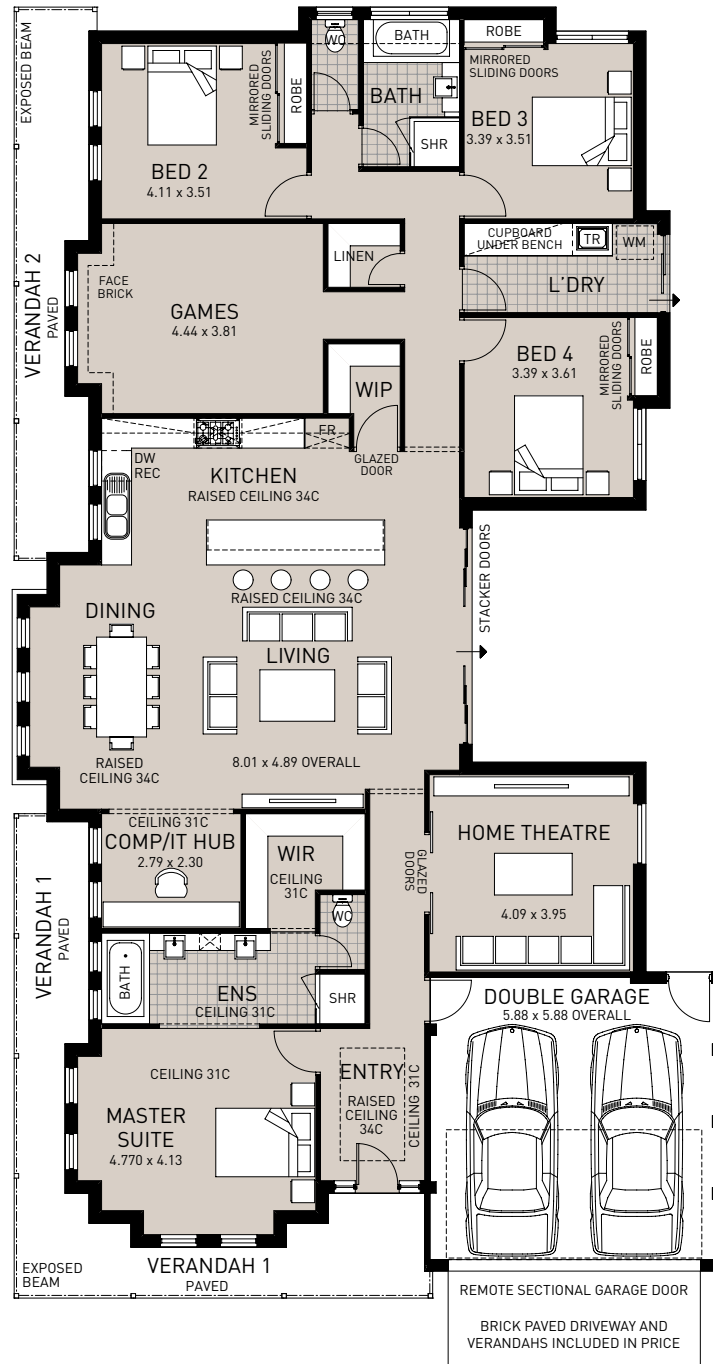

# THE TOORAK

House area	242.15m <sup>2</sup>
Total area	314.95m <sup>2</sup>
House depth	25.85m
House width	14.21m

**Metro** Ph: (08) 9366 0100  
**South West** Ph: (08) 9780 9333  
**Geraldton** Ph: (08) 9921 8835