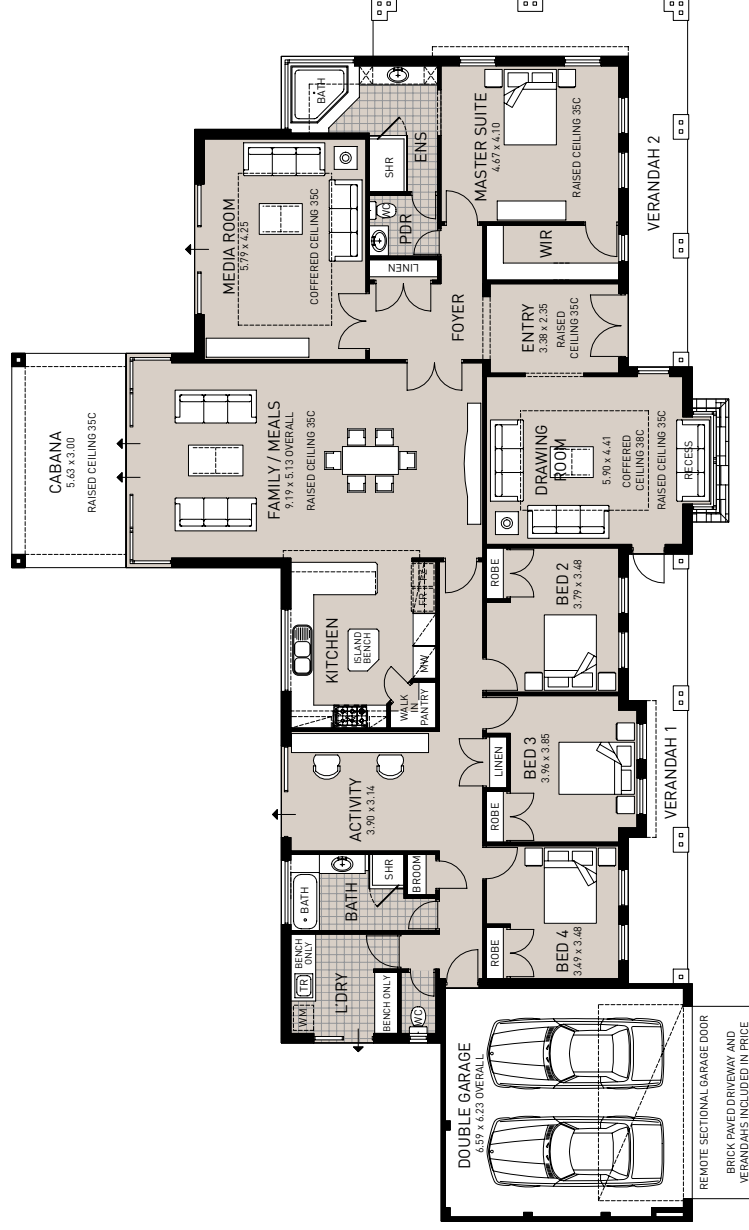

THE TOODYAY LODGE

House area	277.46m ²
Total area	376.23m ²
House depth	18.83m
House width	32.15m

Metro Ph: (08) 9366 0100
South West Ph: (08) 9780 9333
Geraldton Ph: (08) 9921 8835
Display Centre Opening Times Monday and Wednesday 2-5pm Saturday, Sunday and Public Holidays 1-5pm