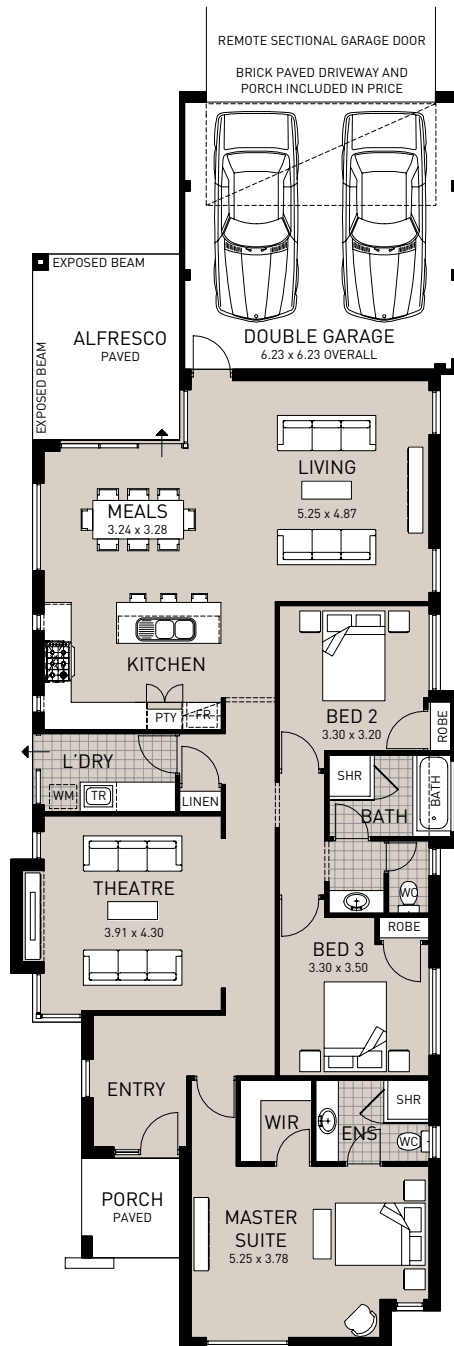

THE SHENTON (REAR GARAGE)

House area	174.15m ²
Total area	230.35m ²
House depth	27.71m
House width	9.95m

Metro Ph: (08) 9366 0100
 South West Ph: (08) 9780 9333
 Geraldton Ph: (08) 9921 8835

Display Centre Opening Times
 Monday and Wednesday 2-5pm
 Saturday, Sunday and Public Holidays 1-5pm