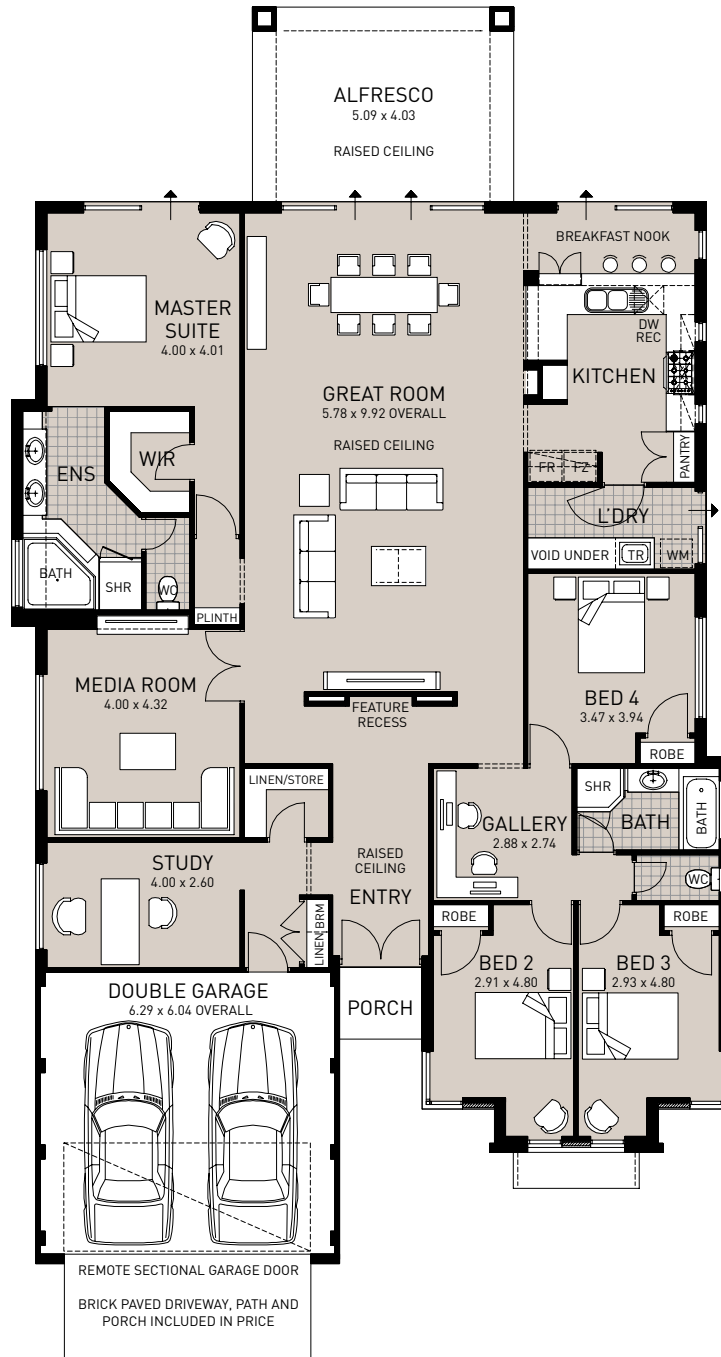

# THE SANCTUARY

House area	247.18m <sup>2</sup>
Total area	309.63m <sup>2</sup>
House depth	26.02m
House width	14.89m

**Metro** Ph: (08) 9366 0100  
**South West** Ph: (08) 9780 9333  
**Geraldton** Ph: (08) 9921 8835  
**Display Centre Opening Times**  
 Monday and Wednesday 2-5pm  
 Saturday, Sunday and Public Holidays 1-5pm