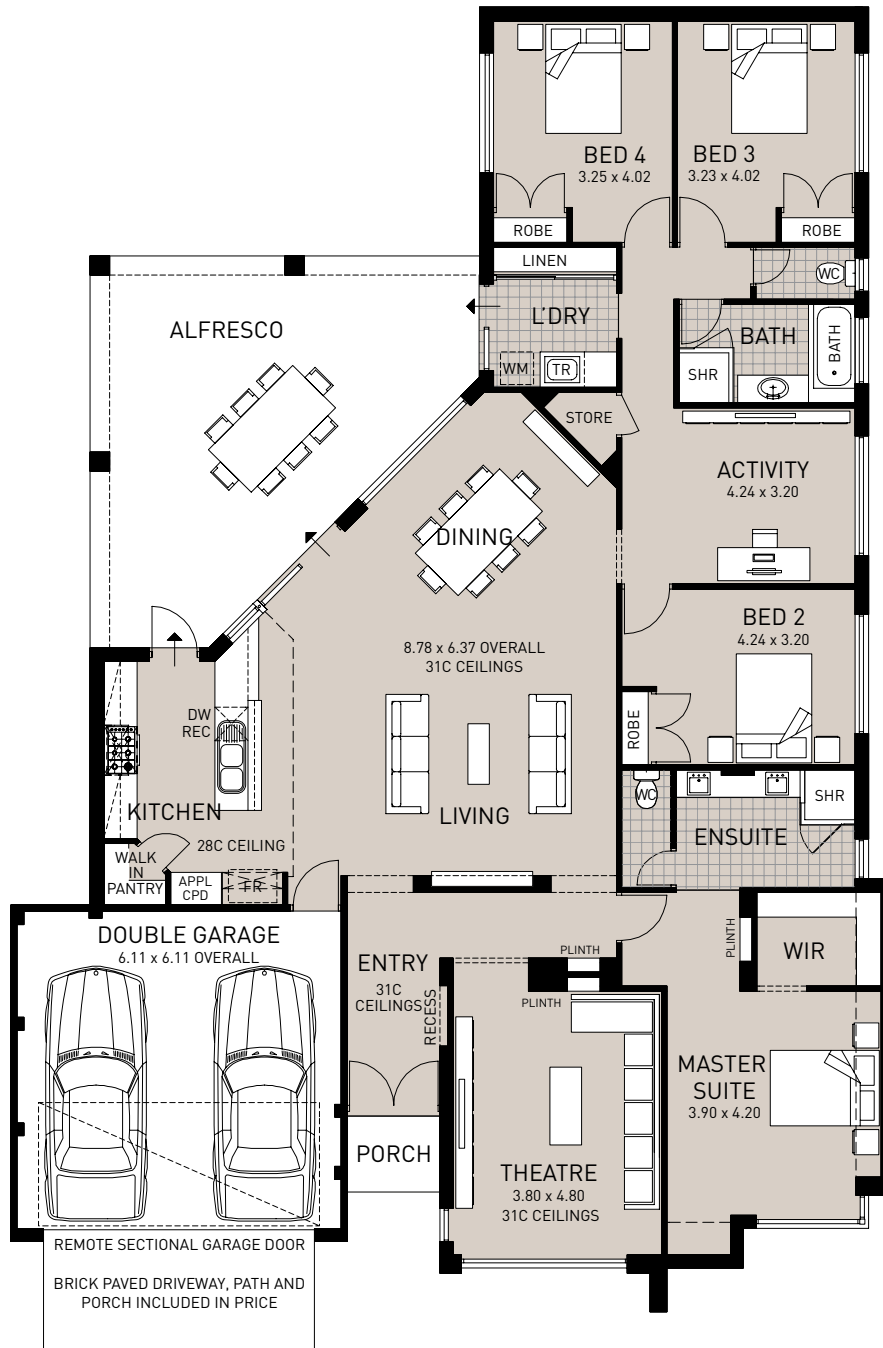

THE RESORT

House area	220.47m ²
Total area	297.51m ²
House depth	23.71m
House width	16.07m

Metro Ph: (08) 9366 0100
South West Ph: (08) 9780 9333
Geraldton Ph: (08) 9921 8835
Display Centre Opening Times
 Monday and Wednesday 2-5pm
 Saturday, Sunday and Public Holidays 1-5pm