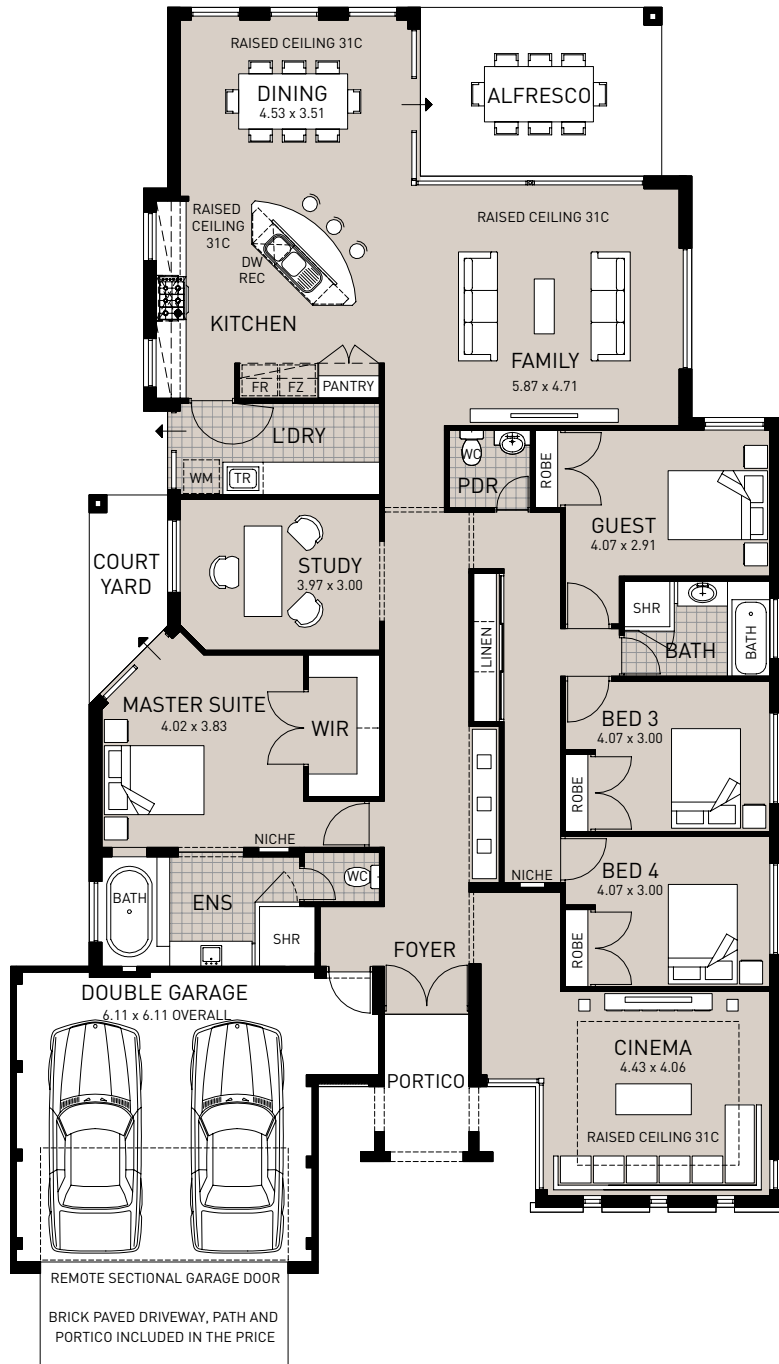

THE MIRAGE

House area	241.01m ²
Total area	307.79m ²
House depth	25.19m
House width	15.45m

Metro Ph: (08) 9366 0100
South West Ph: (08) 9780 9333
Geraldton Ph: (08) 9921 8835

Display Centre Opening Times
 Monday and Wednesday 2-5pm
 Saturday, Sunday and Public Holidays 1-5pm