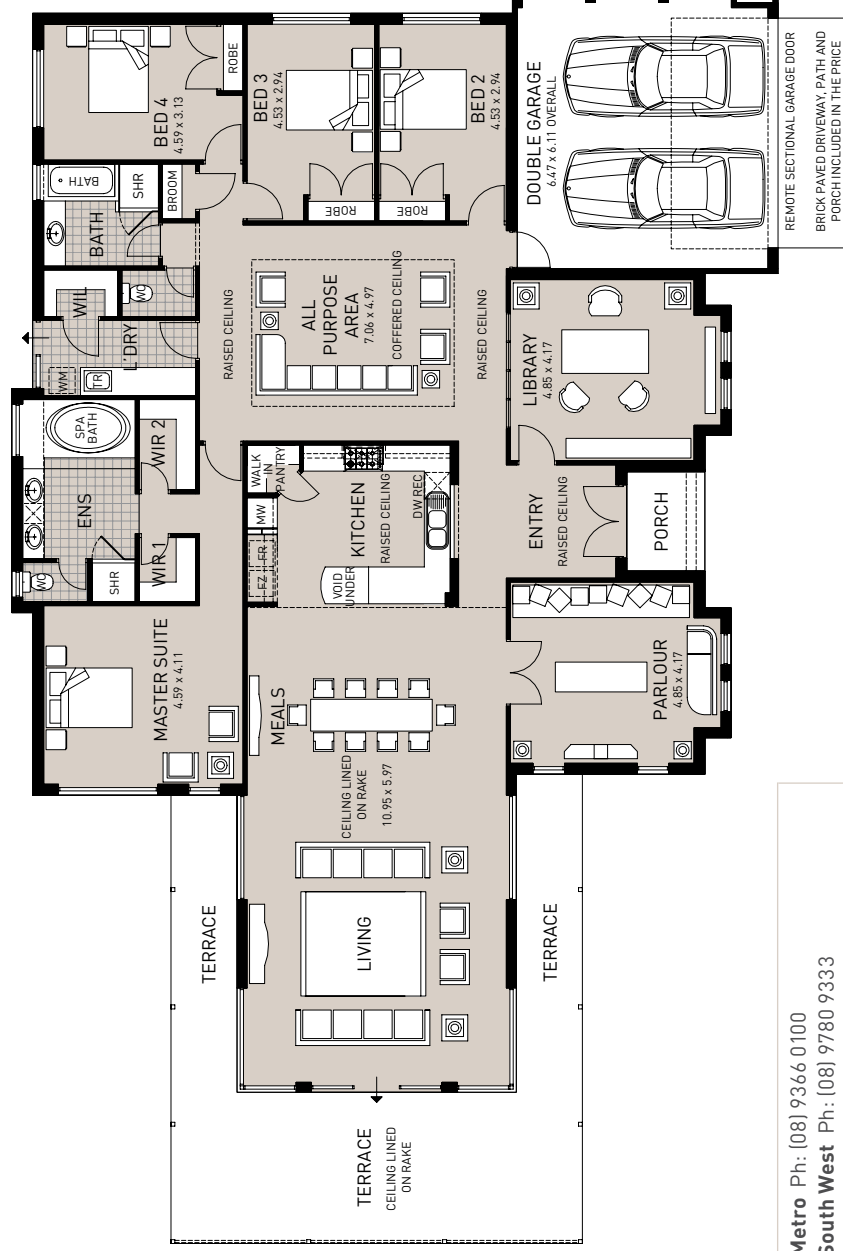

THE MILLBRIDGE MANOR

House area	296.74m ²
Total area	393.73m ²
House depth	17.63m
House width	28.79m

Metro Ph: (08) 9366 0100
South West Ph: (08) 9780 9333
Geraldton Ph: (08) 9921 8835
Display Centre Opening Times Monday and Wednesday 2-5pm Saturday, Sunday and Public Holidays 1-5pm