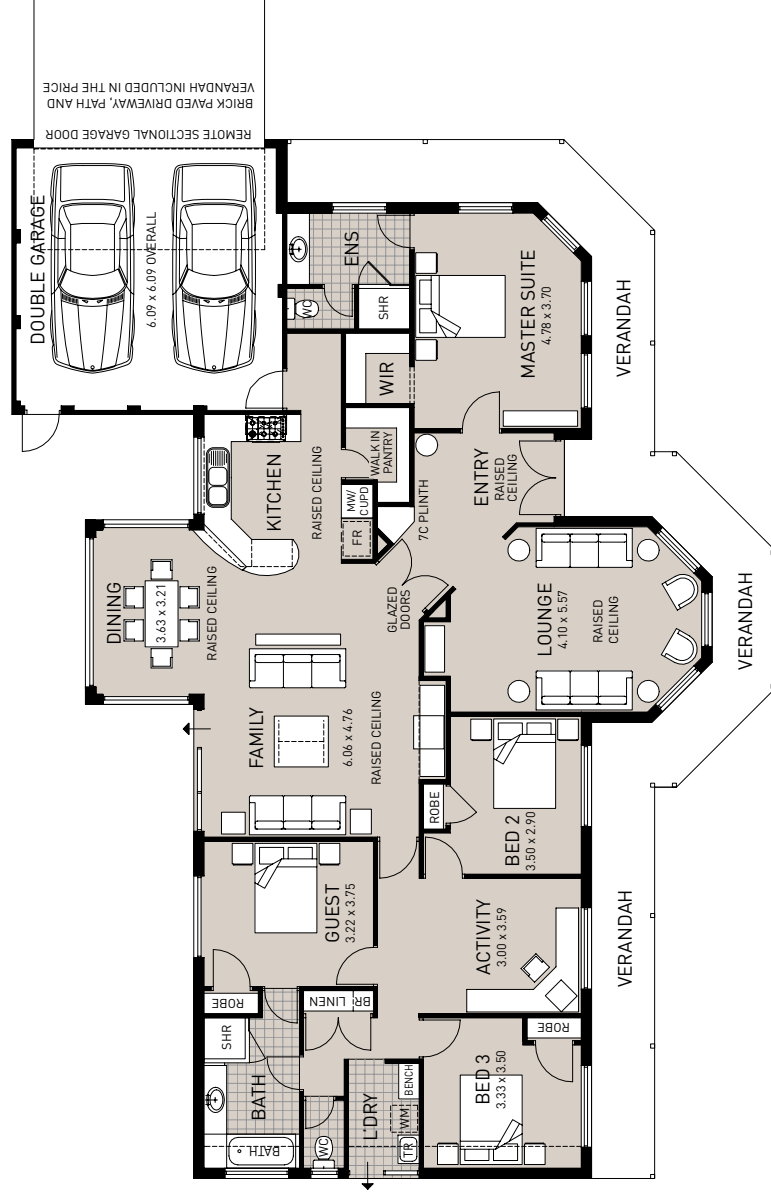

# THE LEEUWIN

<b>House area</b>	199.82m <sup>2</sup>
<b>Total area</b>	282.34m <sup>2</sup>
<b>House depth</b>	16.91m
<b>House width</b>	23.01m

<b>Metro</b> Ph: (08) 9366 0100
<b>South West</b> Ph: (08) 9780 9333
<b>Geraldton</b> Ph: (08) 9921 8835
<b>Display Centre Opening Times</b> Monday and Wednesday 2-5pm Saturday, Sunday and Public Holidays 1-5pm