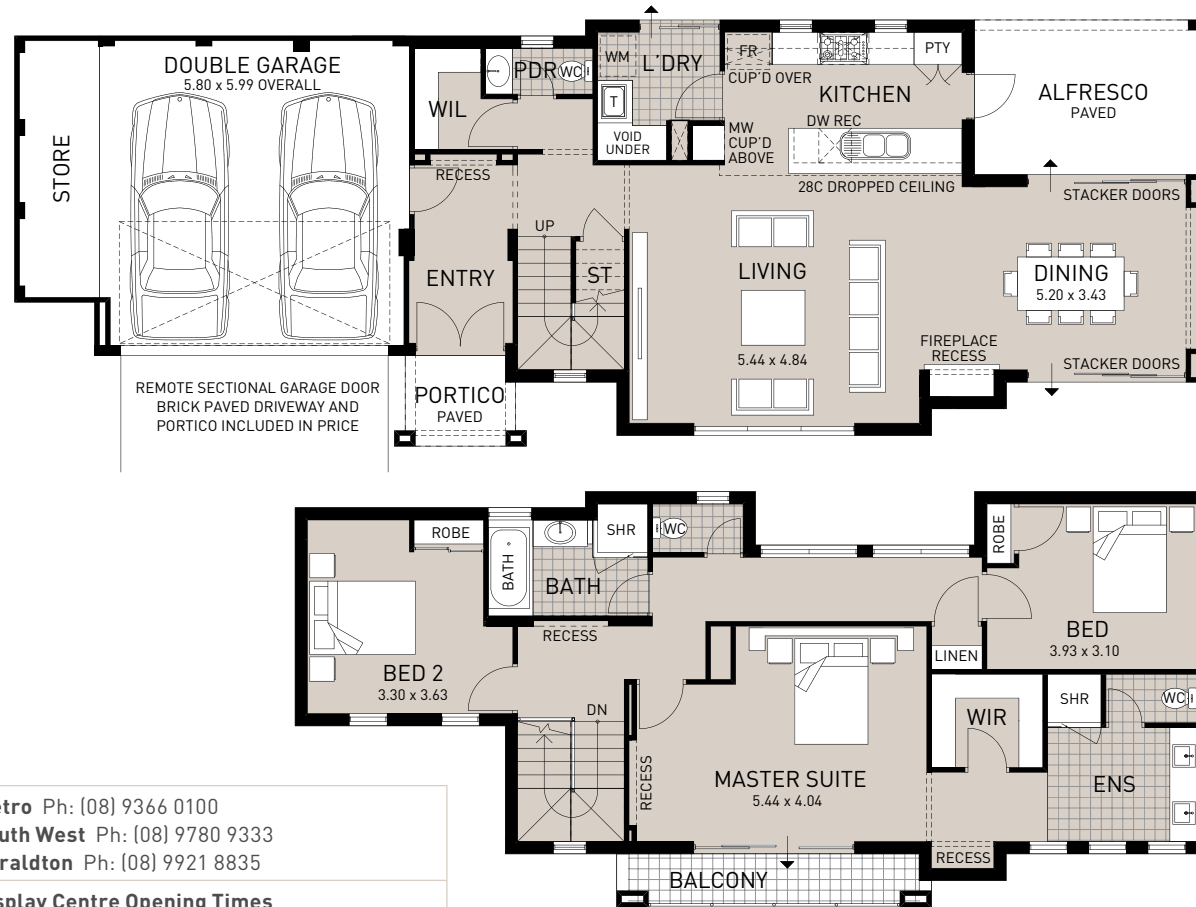

THE LEEDERVILLE

House area	195.90m ²
Total area	260.80m ²
House depth	22.39m
House width	7.99m

Metro Ph: (08) 9366 0100
South West Ph: (08) 9780 9333
Geraldton Ph: (08) 9921 8835

Display Centre Opening Times
 Monday and Wednesday 2-5pm
 Saturday, Sunday and Public Holidays 1-5pm