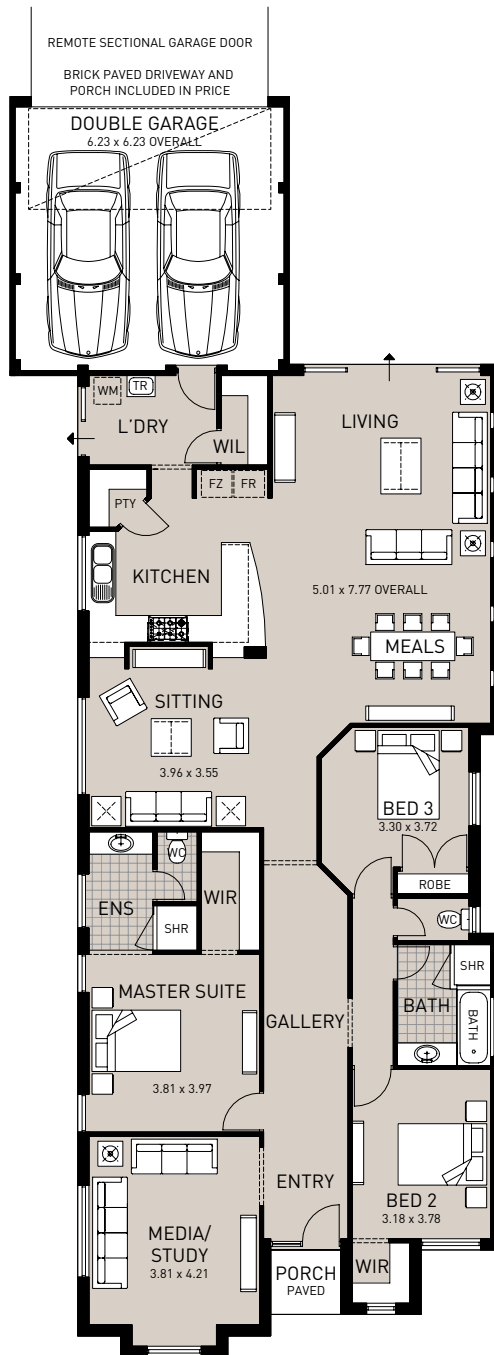

THE LANGLEY

House area	196.54m ²
Total area	237.08m ²
House depth	32.00m
House width	10.98m

Metro Ph: (08) 9366 0100
South West Ph: (08) 9780 9333
Geraldton Ph: (08) 9921 8835

Display Centre Opening Times
 Monday and Wednesday 2-5pm
 Saturday, Sunday and Public Holidays 1-5pm