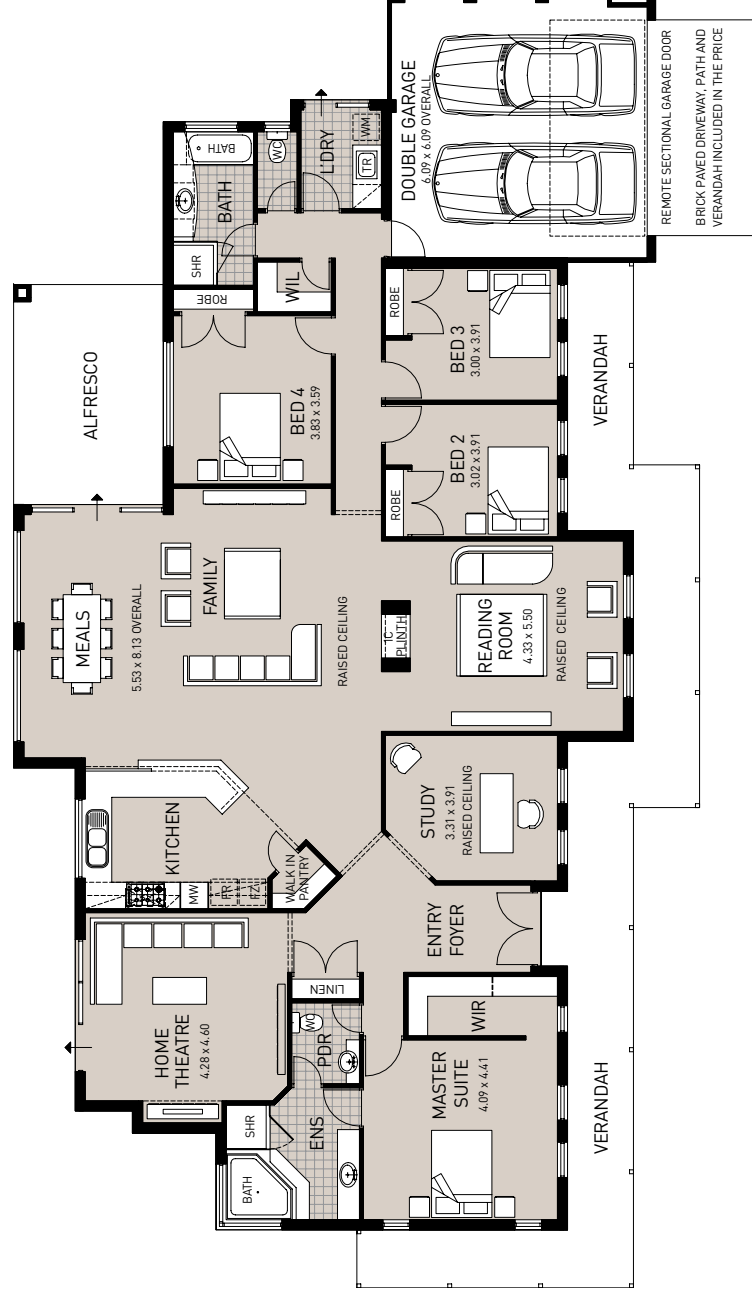

# THE KIRRIBILLI

House area	260.08m <sup>2</sup>
Total area	361.44m <sup>2</sup>
House depth	15.59m
House width	29.59m

<b>Metro</b> Ph: (08) 9366 0100
<b>South West</b> Ph: (08) 9780 9333
<b>Geraldton</b> Ph: (08) 9921 8835
<b>Display Centre Opening Times</b> Monday and Wednesday 2-5pm Saturday, Sunday and Public Holidays 1-5pm