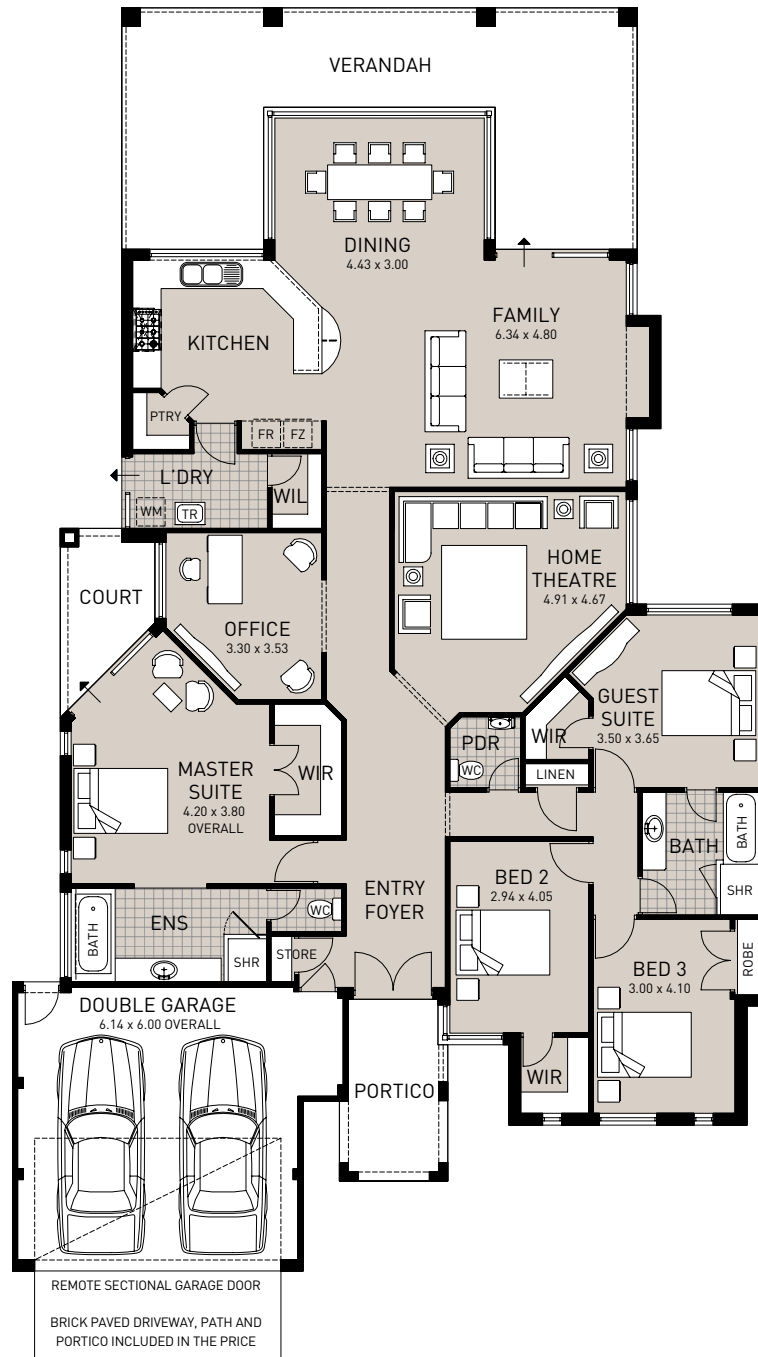

THE JOONDALUP

House area	232.43m ²
Total area	326.42m ²
House depth	26.69m
House width	16.00m

Metro Ph: (08) 9366 0100
South West Ph: (08) 9780 9333
Geraldton Ph: (08) 9921 8835

Display Centre Opening Times
 Monday and Wednesday 2-5pm
 Saturday, Sunday and Public Holidays 1-5pm