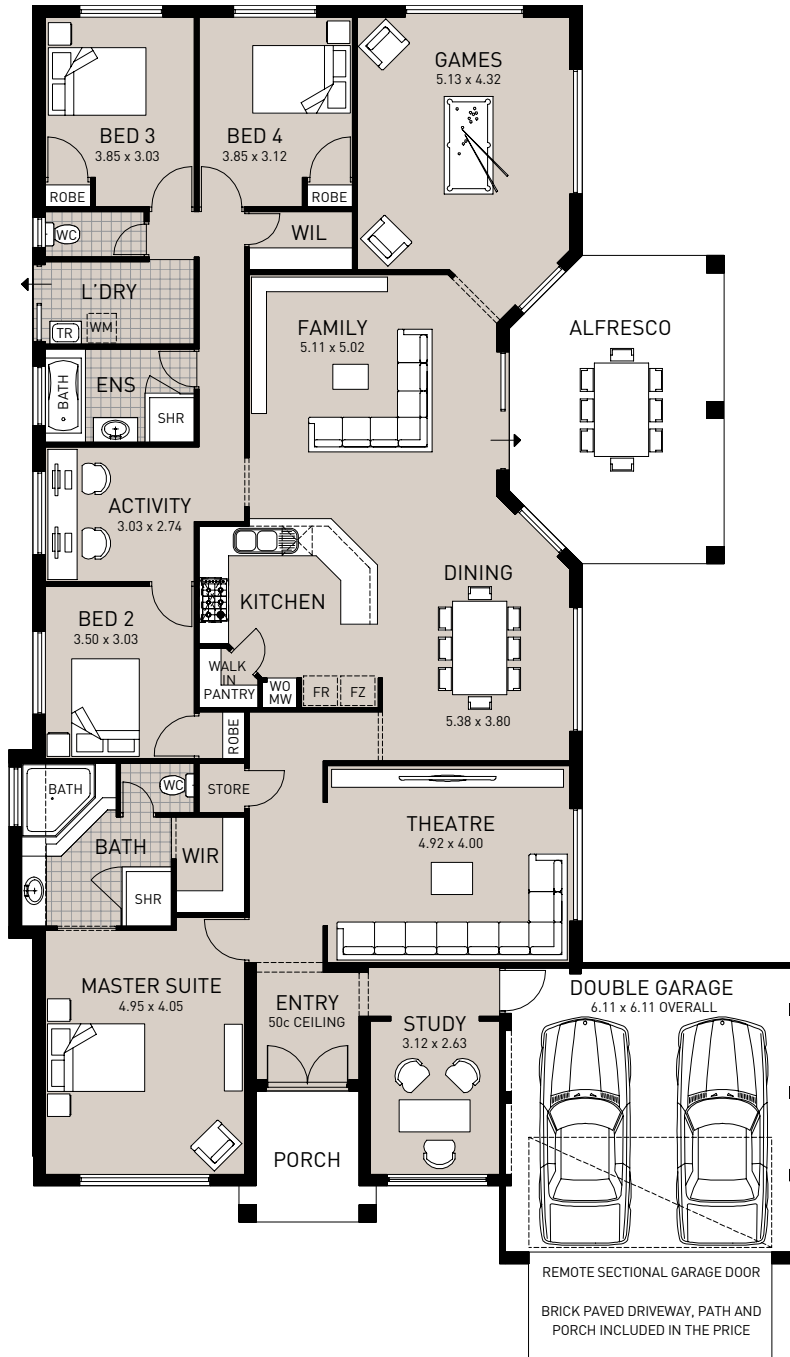

THE IMPERIAL

House area	251.12m ²
Total area	318.97m ²
House depth	25.55m
House width	16.07m

Metro Ph: (08) 9366 0100
South West Ph: (08) 9780 9333
Geraldton Ph: (08) 9921 8835

Display Centre Opening Times
 Monday and Wednesday 2-5pm
 Saturday, Sunday and Public Holidays 1-5pm