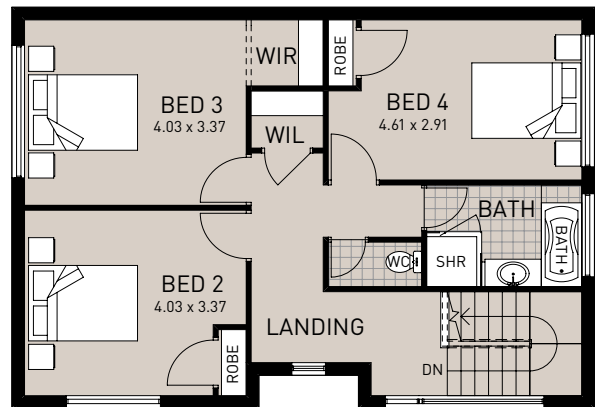

THE HAMPDEN

GROUND FLOOR

FIRST FLOOR

Ground floor area	140.36m ²
First floor area	76.12m ²
Total area	275.14m ²
House depth	20.99m
House width	12.09m

Metro Ph: (08) 9366 0100
South West Ph: (08) 9780 9333
Geraldton Ph: (08) 9921 8835