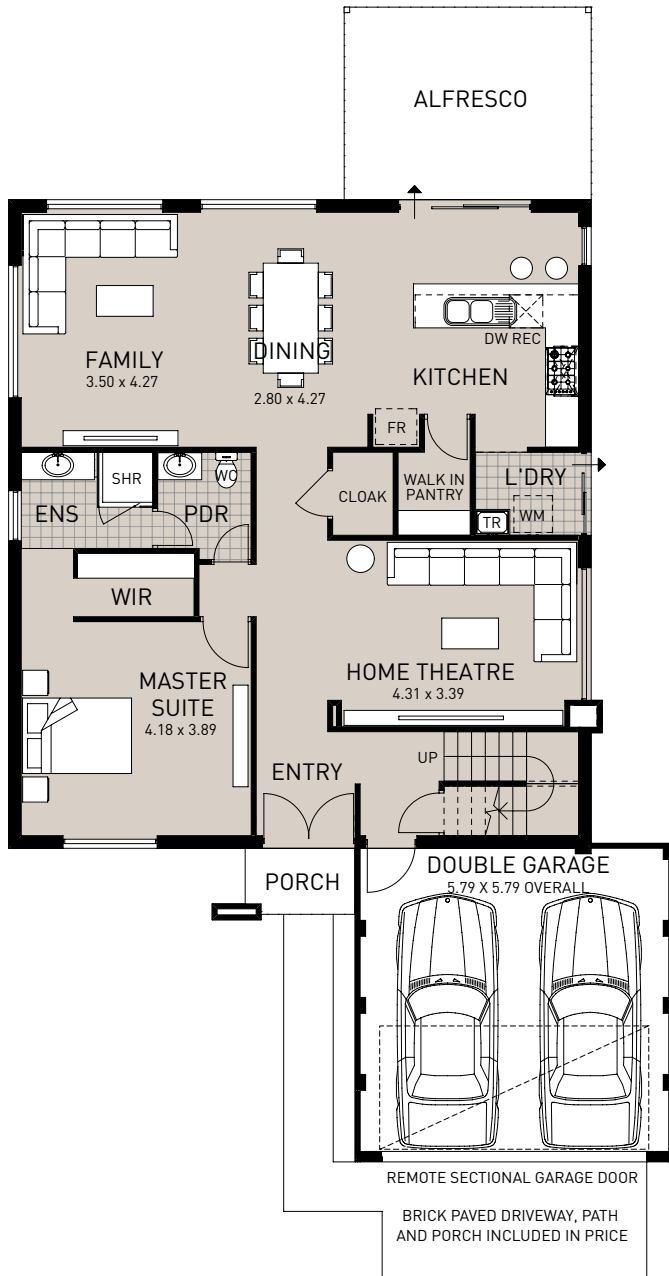

THE HAMPDEN

GROUND FLOOR

FIRST FLOOR

Ground floor area	140.36m ²
First floor area	76.12m ²
Total area	275.14m ²
House depth	20.99m
House width	12.09m

Metro Ph: (08) 9366 0100
South West Ph: (08) 9780 9333
Geraldton Ph: (08) 9921 8835