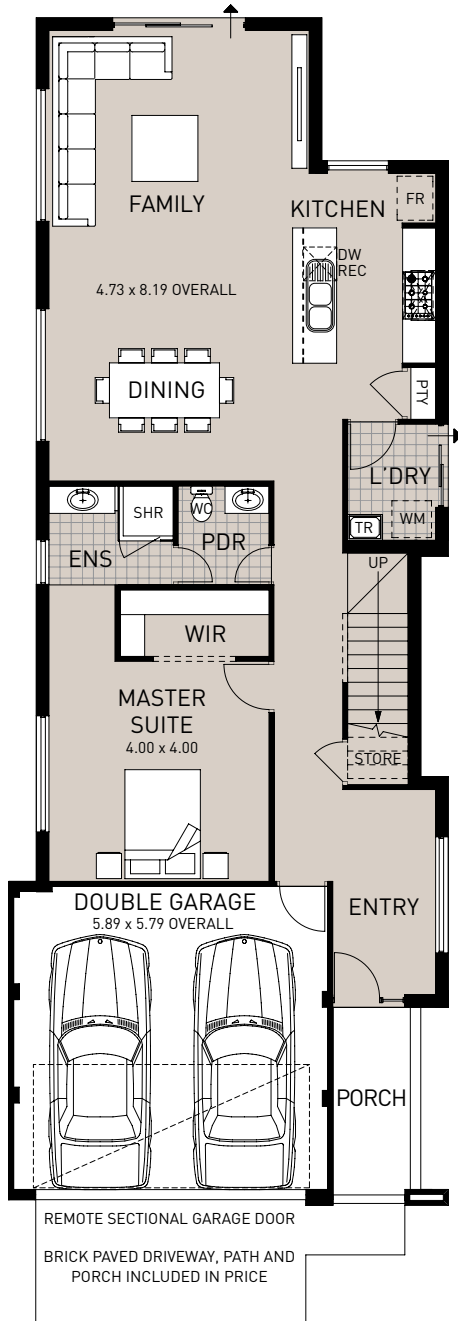

THE EDGE

GROUND FLOOR

Ground floor area	115.10m ²
First floor area	77.92m ²
Total area	232.29m ²
House depth	21.49m
House width	7.99m

FIRST FLOOR

Metro Ph: (08) 9366 0100
South West Ph: (08) 9780 9333
Geraldton Ph: (08) 9921 8835
Display Centre Opening Times Monday and Wednesday 2-5pm Saturday, Sunday and Public Holidays 1-5pm