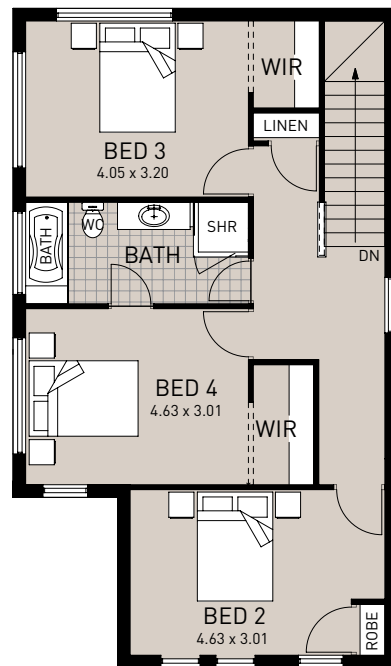

THE EDGE

GROUND FLOOR

Ground floor area	115.10m ²
First floor area	77.92m ²
Total area	232.29m ²
House depth	21.49m
House width	7.99m

FIRST FLOOR

Metro Ph: (08) 9366 0100
South West Ph: (08) 9780 9333
Geraldton Ph: (08) 9921 8835
Display Centre Opening Times Monday and Wednesday 2-5pm Saturday, Sunday and Public Holidays 1-5pm