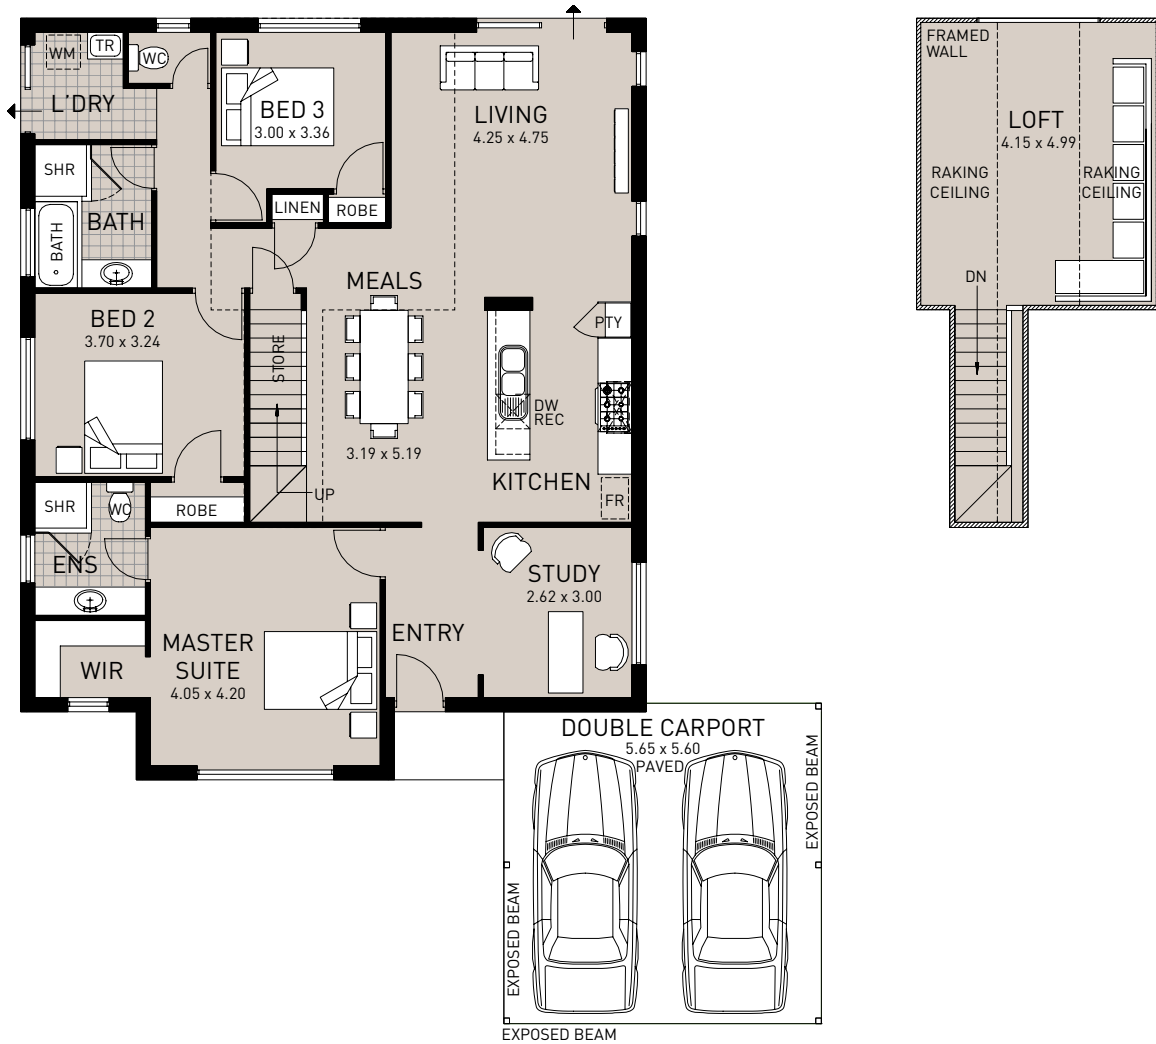

# THE DENVER

House area	140.36m <sup>2</sup>
Total area	199.02m <sup>2</sup>
House depth	17.73m
House width	14.12m

<b>Metro</b> Ph: (08) 9366 0100
<b>South West</b> Ph: (08) 9780 9333
<b>Geraldton</b> Ph: (08) 9921 8835
<b>Display Centre Opening Times</b>
Monday and Wednesday 2-5pm
Saturday, Sunday and Public Holidays 1-5pm