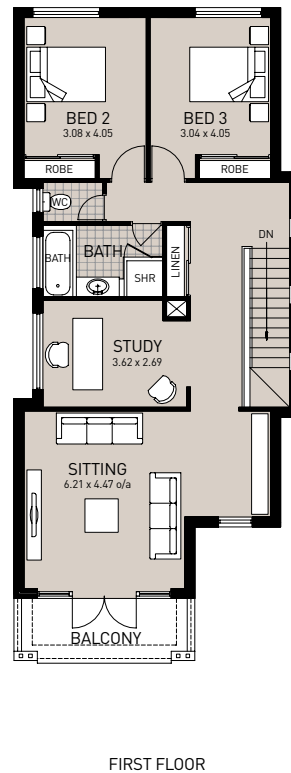

THE DALKEITH

Ground floor area	218.53m ²
First floor area	45.08m ²
Total area	321.94m ²
House depth	31.42m
House width	8.75m

Metro Ph: (08) 9366 0100
 South West Ph: (08) 9780 9333
 Geraldton Ph: (08) 9921 8835