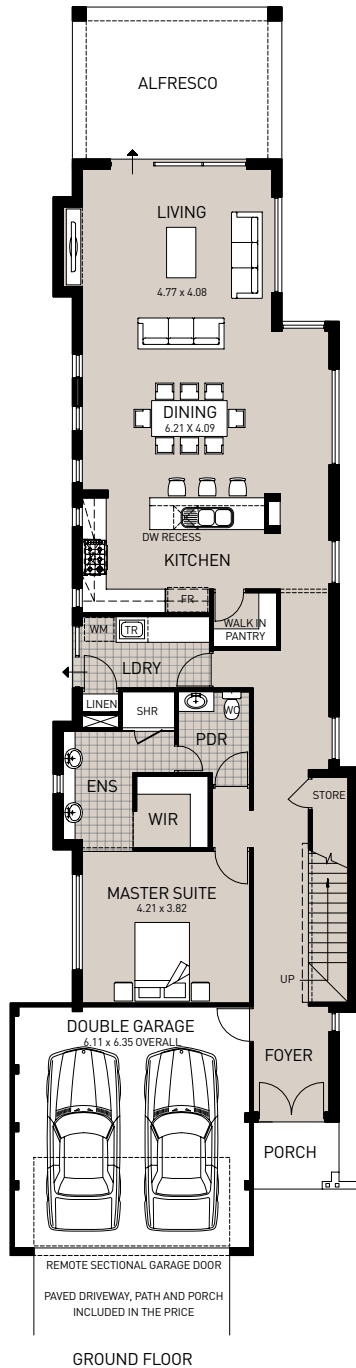

THE DALKEITH

Ground floor area	218.53m ²
First floor area	45.08m ²
Total area	321.94m ²
House depth	31.42m
House width	8.75m

Metro Ph: (08) 9366 0100
 South West Ph: (08) 9780 9333
 Geraldton Ph: (08) 9921 8835