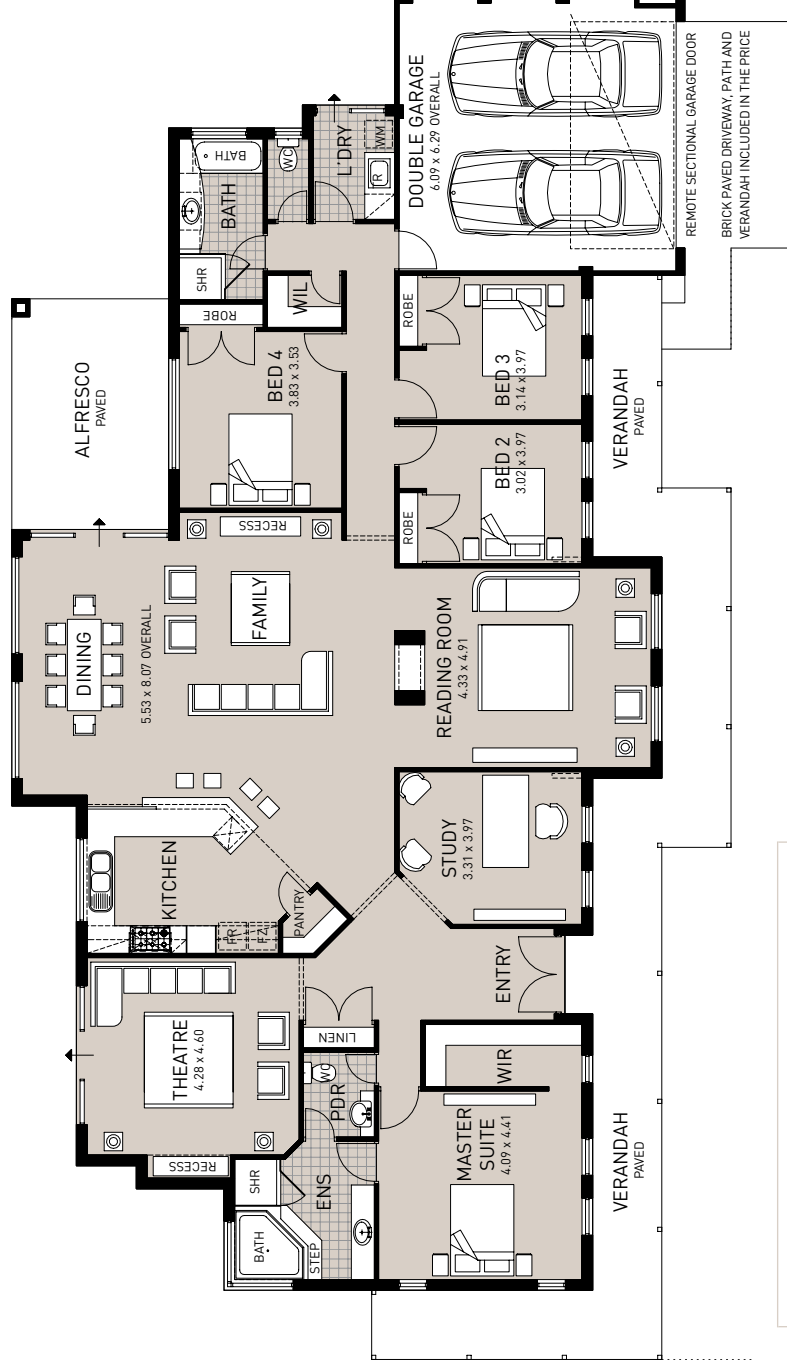

THE CLIFTON LODGE

House area	259.36m ²
Total area	361.81m ²
House depth	15.59m
House width	29.59m

Metro	Ph: (08) 9366 0100
South West	Ph: (08) 9780 9333
Geraldton	Ph: (08) 9921 8835
Display Centre Opening Times	Monday and Wednesday 2-5pm Saturday, Sunday and Public Holidays 1-5pm