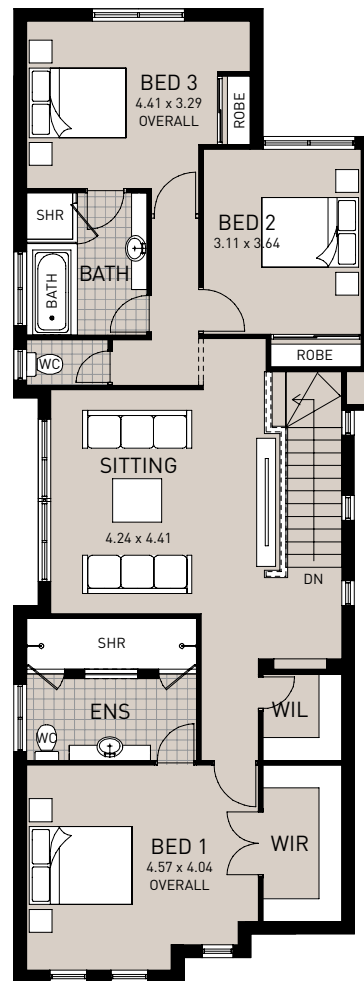

THE BRISBANE

GROUND FLOOR

FIRST FLOOR

Ground floor area	168.33m ²
First floor area	121.70m ²
Total area	290.03m ²
House depth	8.77m
House width	24.59m

Metro Ph: (08) 9366 0100
 South West Ph: (08) 9780 9333
 Geraldton Ph: (08) 9921 8835