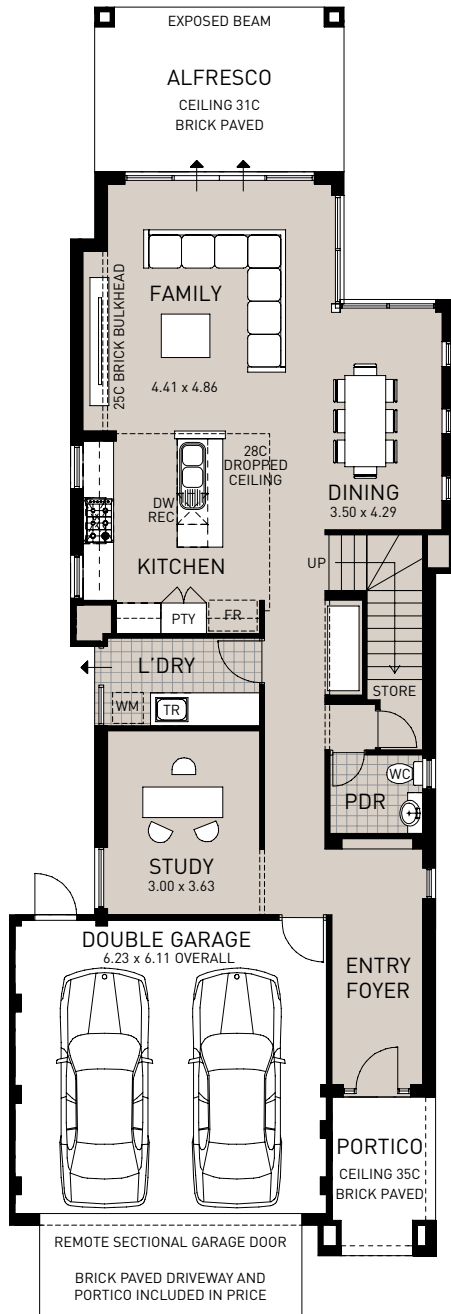

THE BRISBANE

GROUND FLOOR

FIRST FLOOR

Ground floor area	168.33m ²
First floor area	121.70m ²
Total area	290.03m ²
House depth	8.77m
House width	24.59m

Metro Ph: (08) 9366 0100
 South West Ph: (08) 9780 9333
 Geraldton Ph: (08) 9921 8835