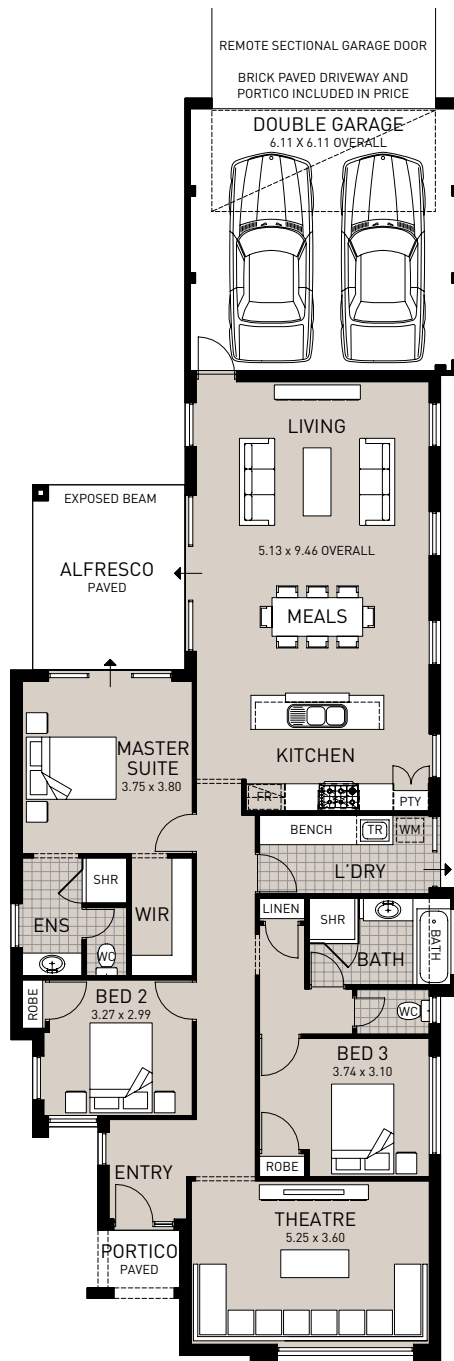

# THE CENTRO (REAR GARAGE)

House area	166.18m <sup>2</sup>
Total area	219.34m <sup>2</sup>
House depth	27.94m
House width	9.95m

Metro Ph: (08) 9366 0100  
 South West Ph: (08) 9780 9333  
 Geraldton Ph: (08) 9921 8835