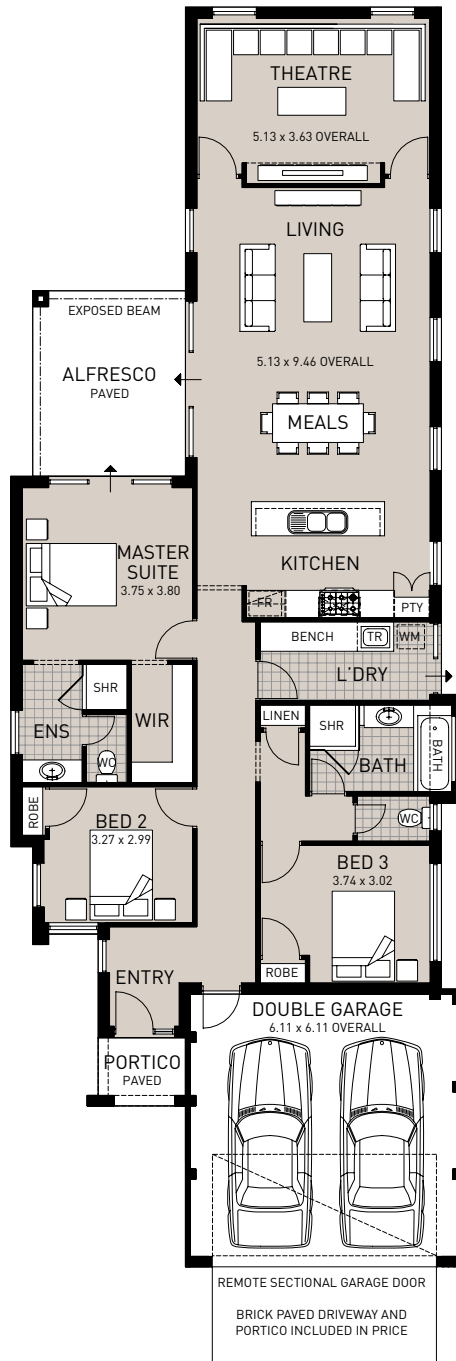

THE CENTRO (FRONT GARAGE)

| | |
|--------------------|----------------------|
| House area | 165.68m ² |
| Total area | 218.91m ² |
| House depth | 27.71m |
| House width | 9.95m |

Metro Ph: (08) 9366 0100
South West Ph: (08) 9780 9333
Geraldton Ph: (08) 9921 8835