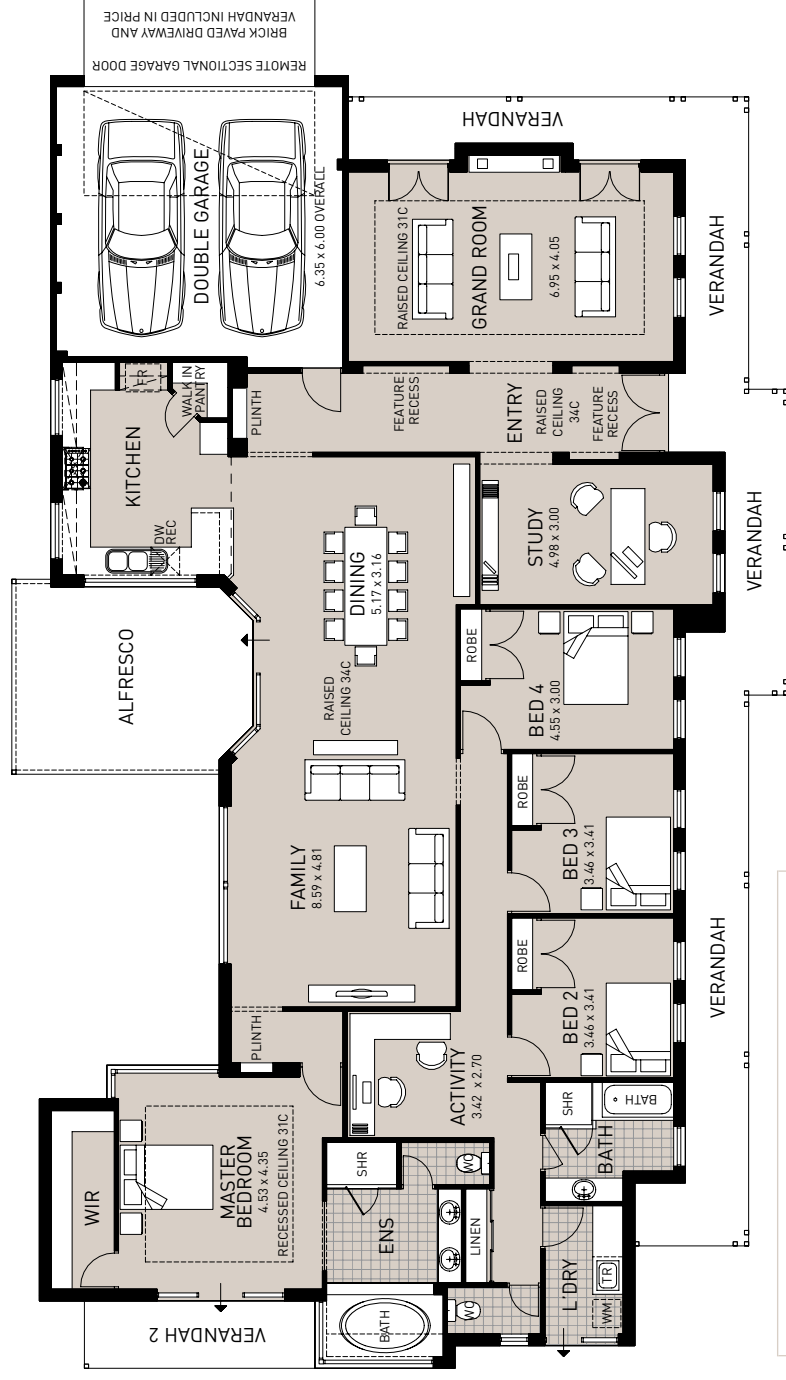

# THE CAULFIELD

House area	273.31m <sup>2</sup>
Total area	384.77m <sup>2</sup>
House depth	16.57m
House width	27.59m

Metro	Ph: (08) 9366 0100
South West	Ph: (08) 9780 9333
Geraldton	Ph: (08) 9921 8835
Display Centre Opening Times	Monday and Wednesday 2-5pm Saturday, Sunday and Public Holidays 1-5pm