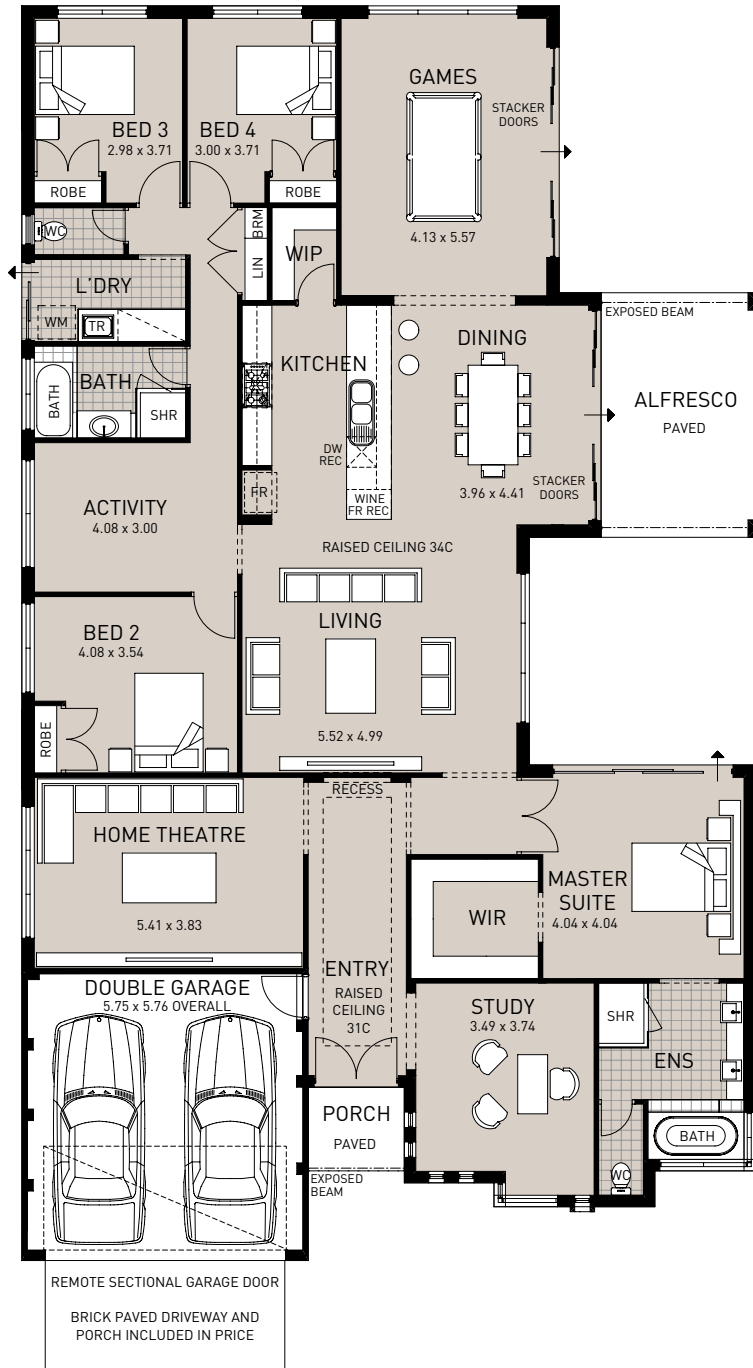

THE CABLE BEACH

House area	263.03m ²
Total area	315.34m ²
House depth	25.19m
House width	14.75m

Metro Ph: (08) 9366 0100
South West Ph: (08) 9780 9333
Geraldton Ph: (08) 9921 8835

Display Centre Opening Times
 Monday and Wednesday 2-5pm
 Saturday, Sunday and Public Holidays 1-5pm