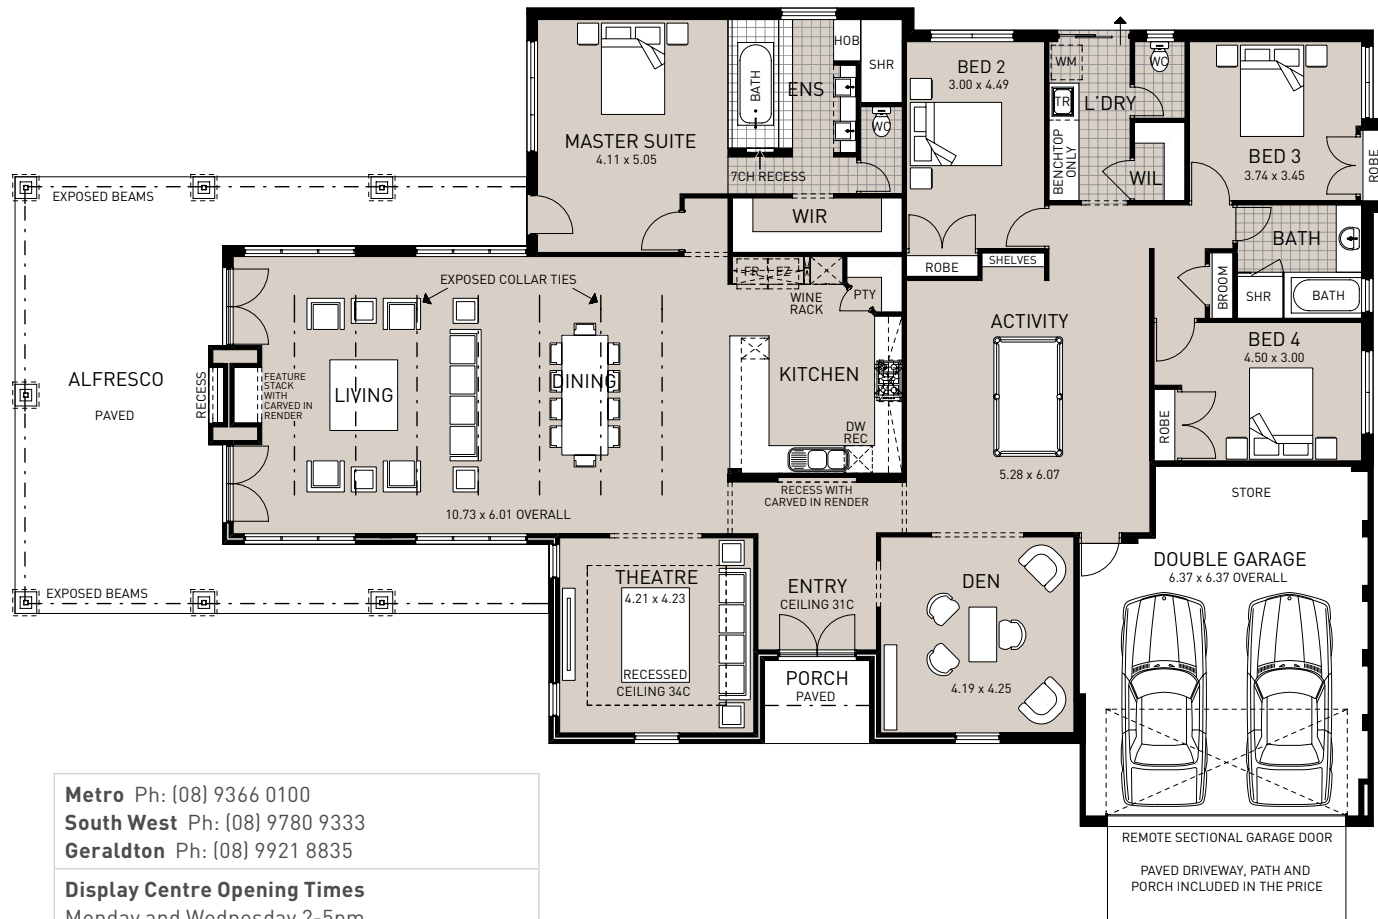

THE BUNKER BAY

House area	290.46m ²
Total area	404.07m ²
House depth	17.75m
House width	29.93m

Metro Ph: (08) 9366 0100
South West Ph: (08) 9780 9333
Geraldton Ph: (08) 9921 8835
Display Centre Opening Times
Monday and Wednesday 2-5pm
Saturday, Sunday and Public Holidays 1-5pm