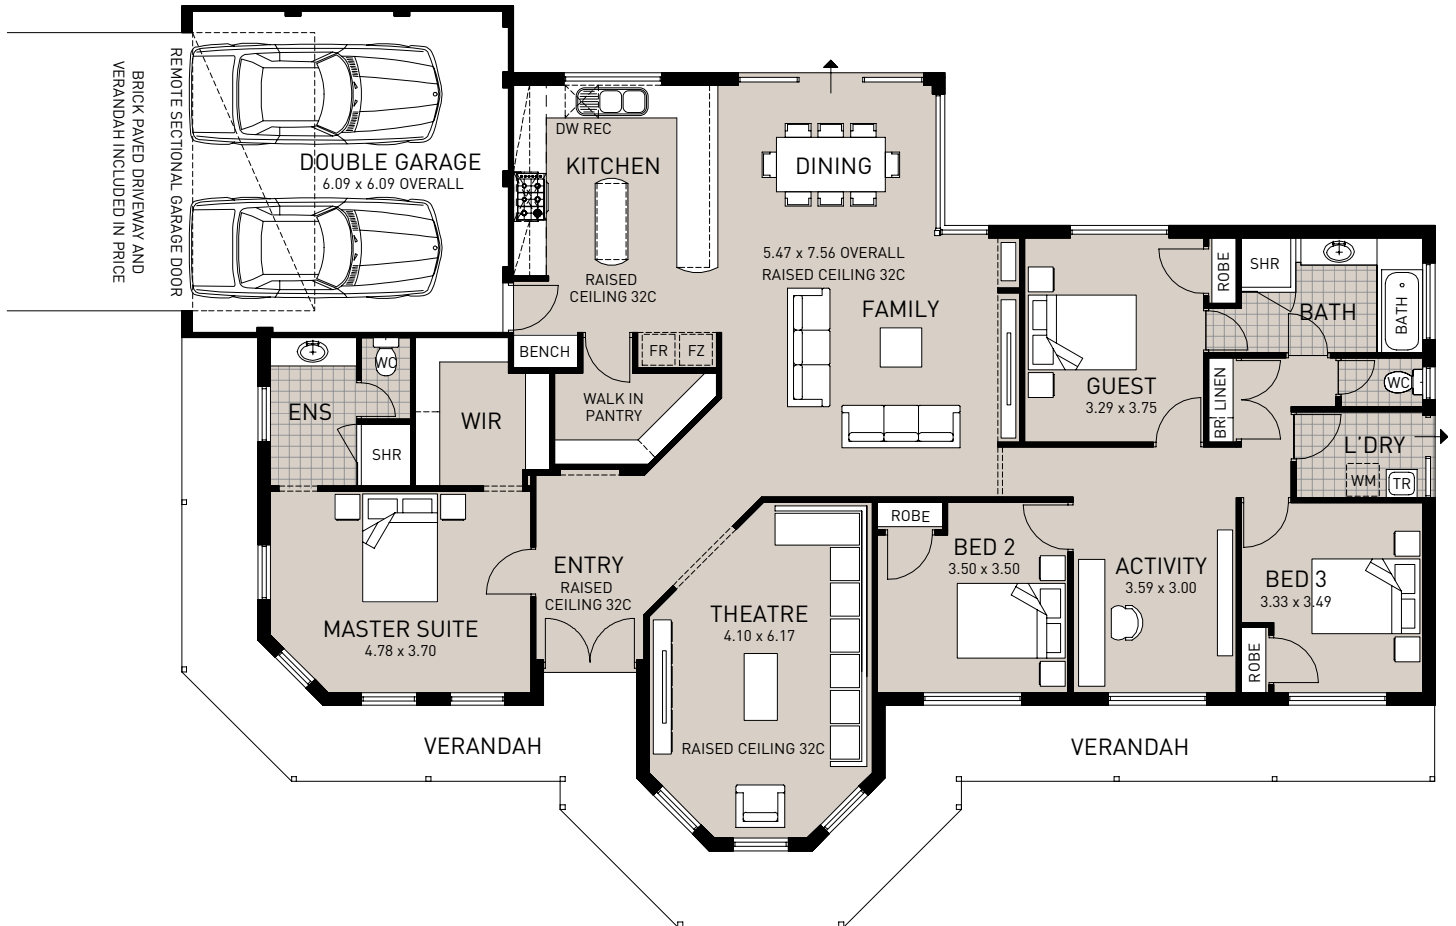

THE BRIGADOON

House area	212.54m ²
Total area	294.77m ²
House depth	16.91m
House width	23.01m

Metro Ph: (08) 9366 0100
South West Ph: (08) 9780 9333
Geraldton Ph: (08) 9921 8835

Display Centre Opening Times
 Monday and Wednesday 2-5pm
 Saturday, Sunday and Public Holidays 1-5pm