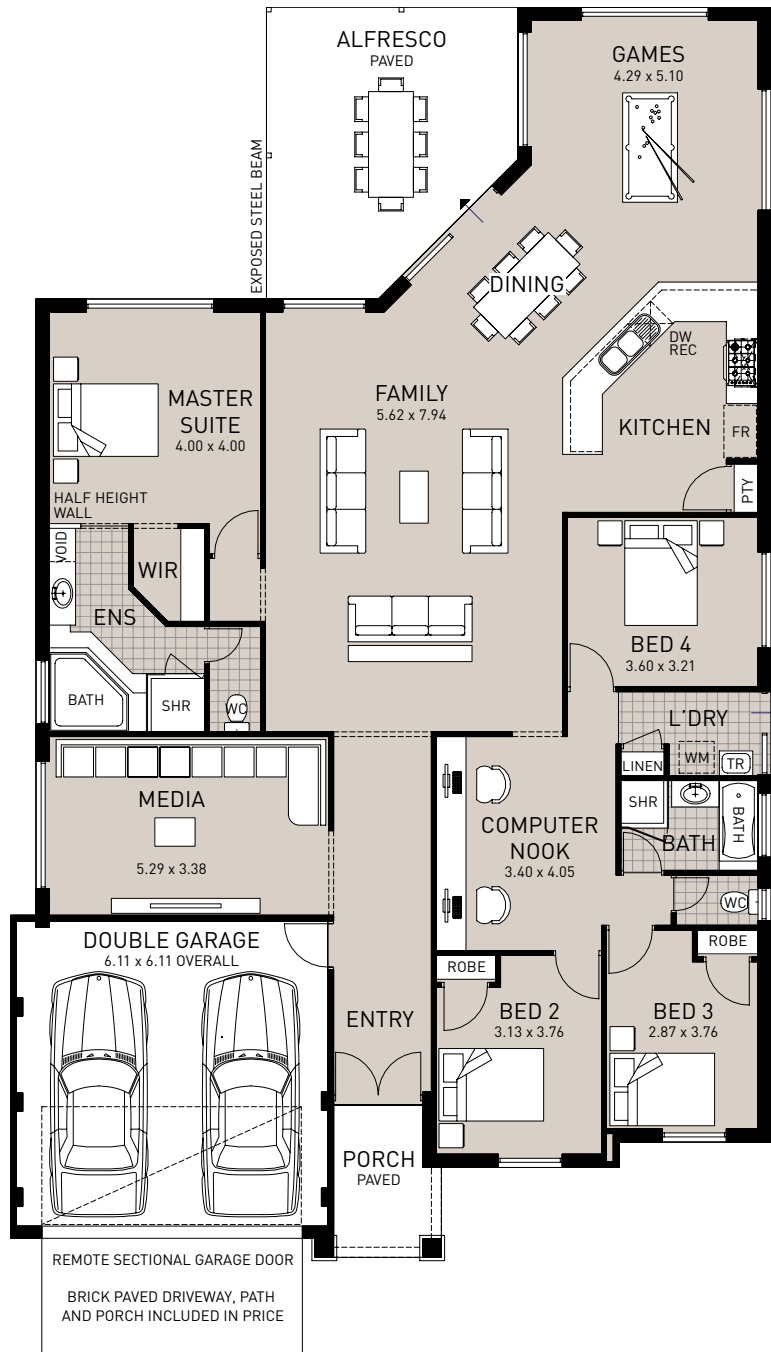

THE BORDEAUX

House area	229.24m ²
Total area	294.02m ²
House depth	23.71m
House width	14.39m

Metro Ph: (08) 9366 0100
South West Ph: (08) 9780 9333
Geraldton Ph: (08) 9921 8835

Display Centre Opening Times
 Monday and Wednesday 2-5pm
 Saturday, Sunday and Public Holidays 1-5pm