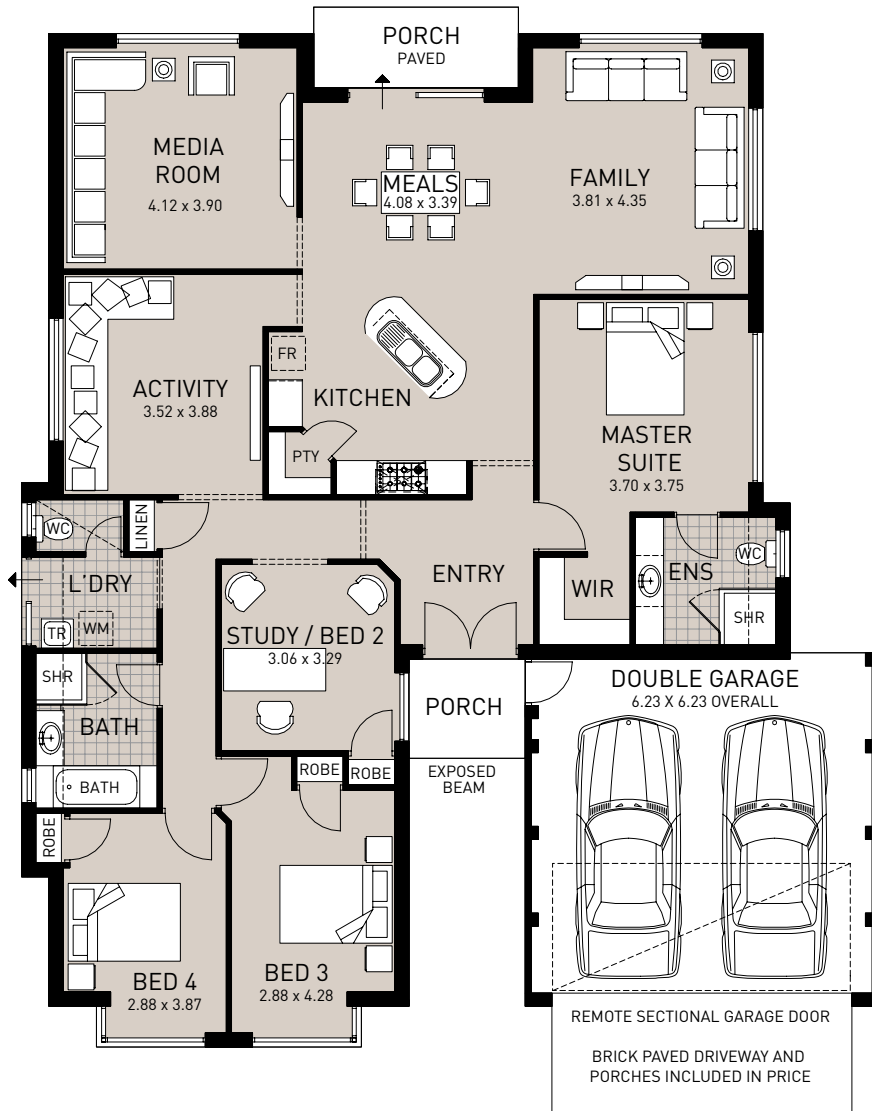

THE BEVERLEY

House area	182.28m ²
Total area	227.73m ²
House depth	17.87m
House width	15.11m

Metro Ph: (08) 9366 0100
South West Ph: (08) 9780 9333
Geraldton Ph: (08) 9921 8835

Display Centre Opening Times
 Monday and Wednesday 2-5pm
 Saturday, Sunday and Public Holidays 1-5pm