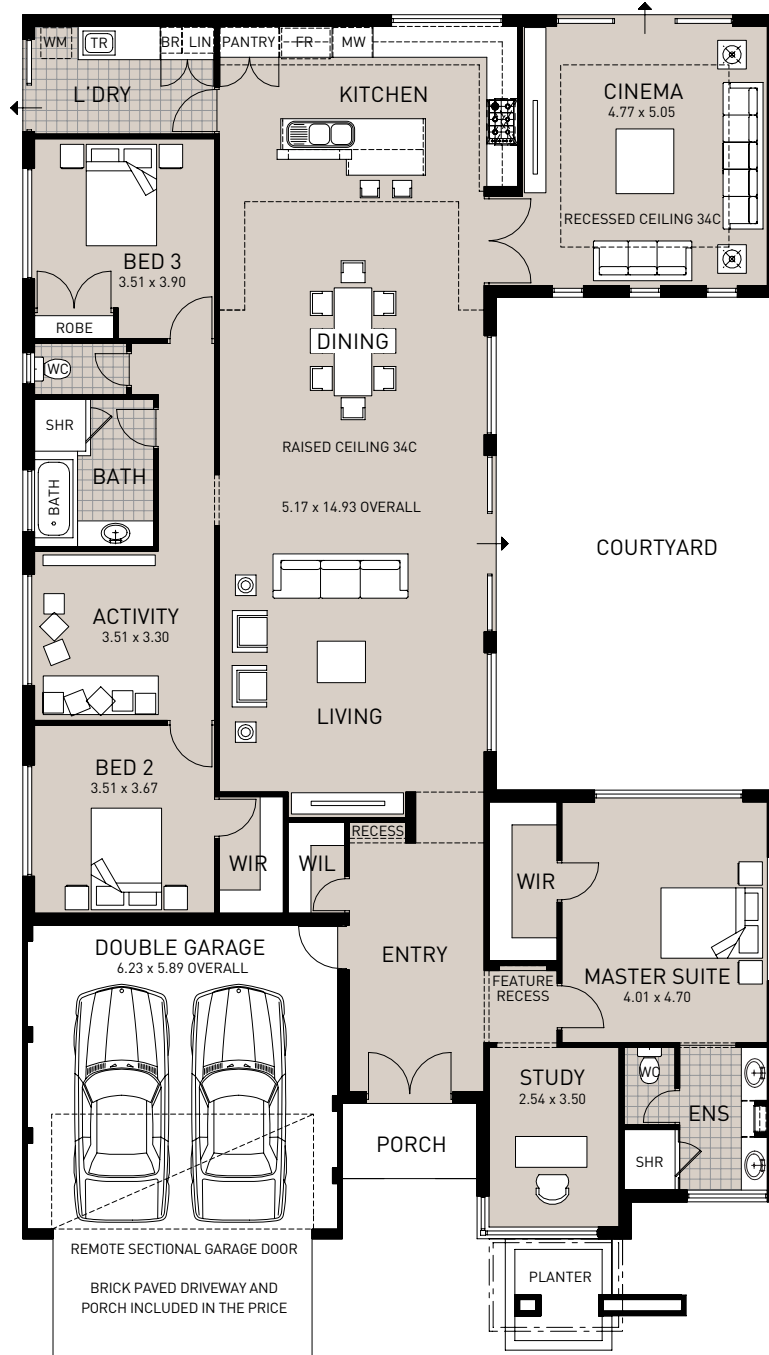

THE AZURE

House area	252.19m ²
Total area	293.86m ²
House depth	23.87m
House width	14.75m

Metro Ph: (08) 9366 0100
South West Ph: (08) 9780 9333
Geraldton Ph: (08) 9921 8835

Display Centre Opening Times
 Monday and Wednesday 2-5pm
 Saturday, Sunday and Public Holidays 1-5pm